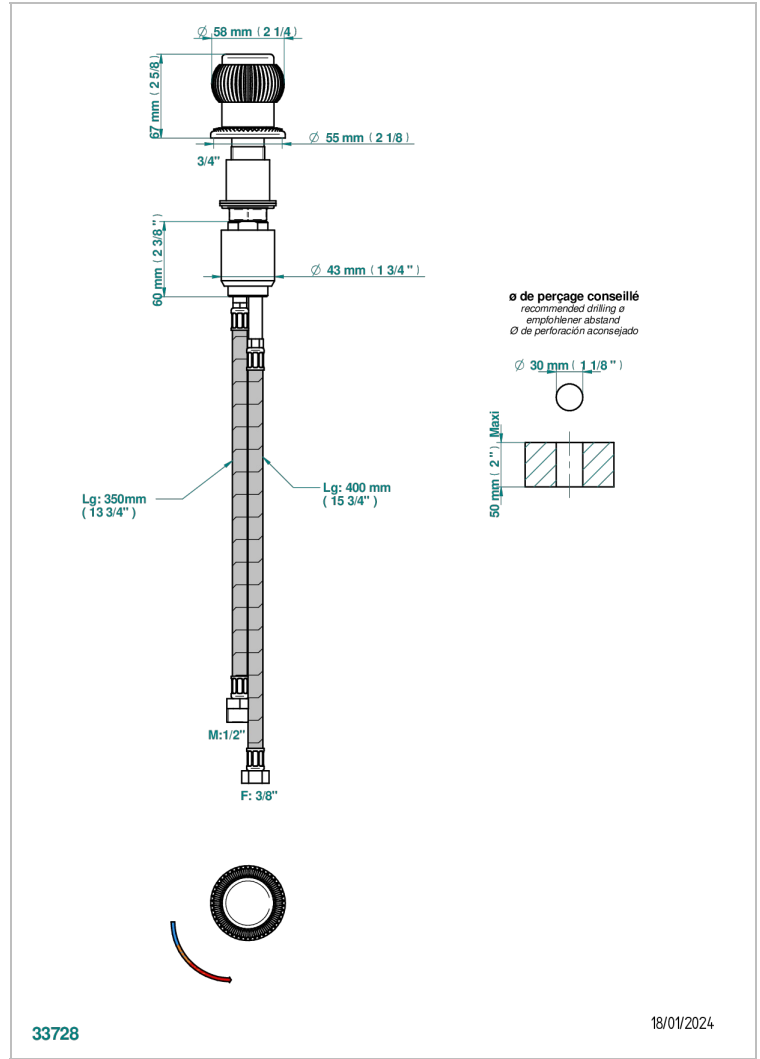

# DIPLOMATE ROYALE

U4D-6532

Rim mounted ceramic mixer with progressive cartridge

## CHARACTERISTIC

- ACS : 22ACCLY009