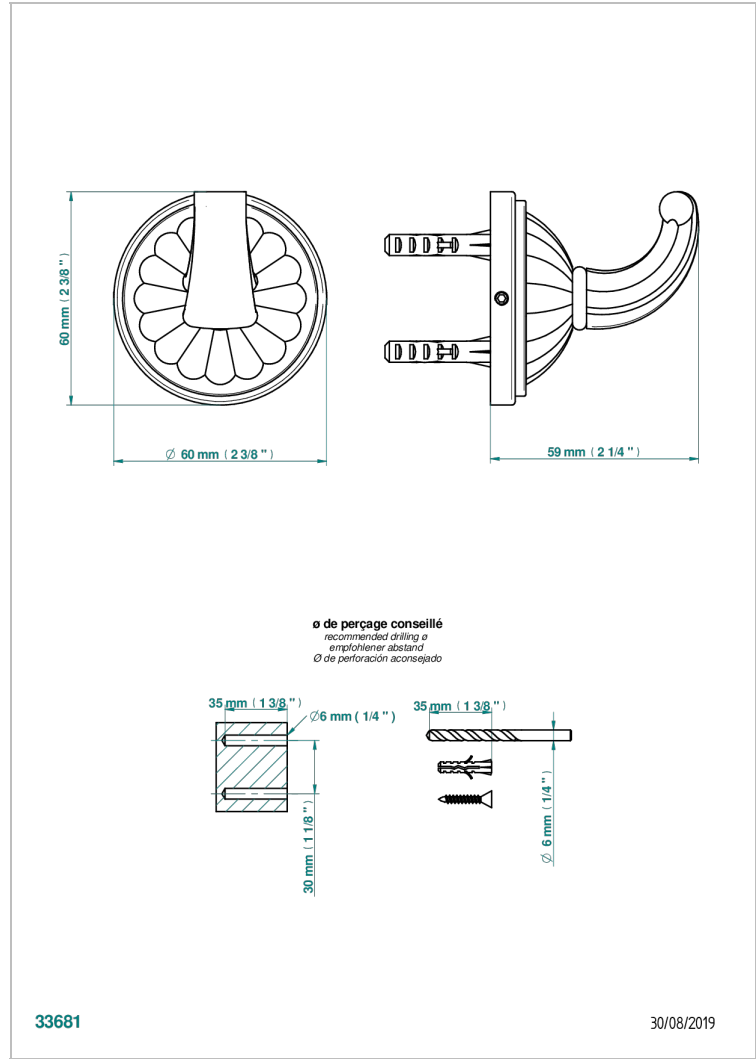

# MANDARINE CLEAR CRYSTAL

U1D-508

Robe hook single small

THG<sup>®</sup>  
PARIS

## CHARACTERISTIC

- Mandarin Clear crystal
- Robe hook single small