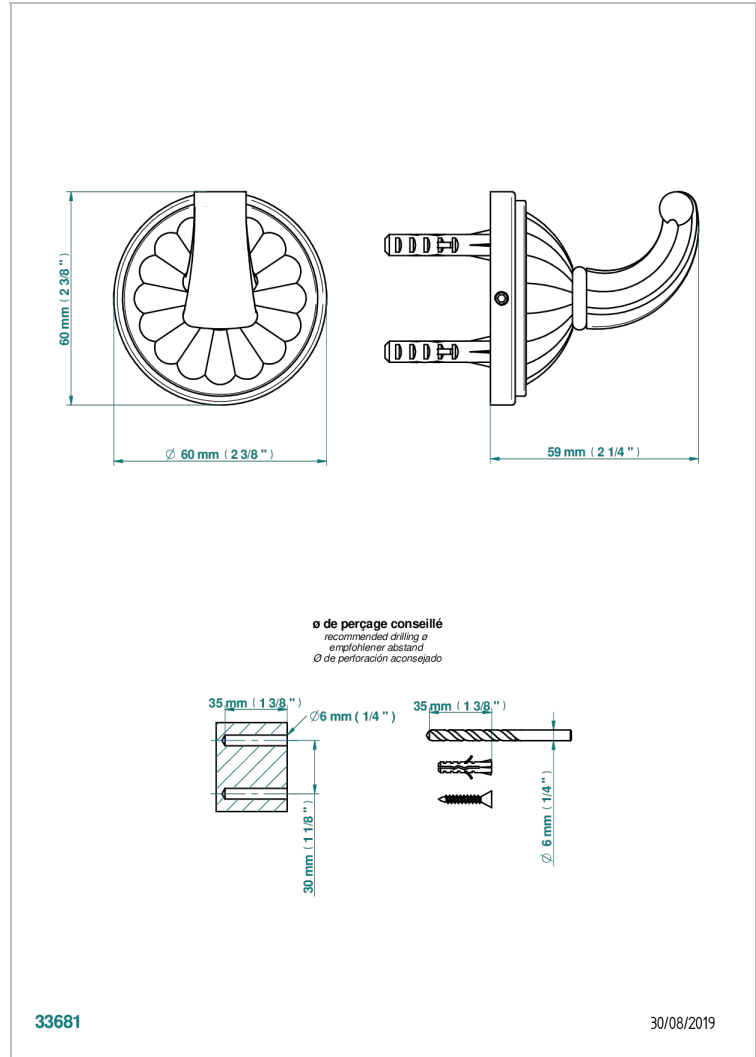

MANDARINE CLEAR CRYSTAL

U1D-508

Single robe hook

CHARACTERISTIC

- Mandarin Clear crystal
- Single robe hook

AVAILABLE FINITIONS

Antique nickel - H28
Black ceram - D30
Blush PVD - H62
Brass color PVD - H49
Brown bronze color PVD - F33
Gold color PVD - H52