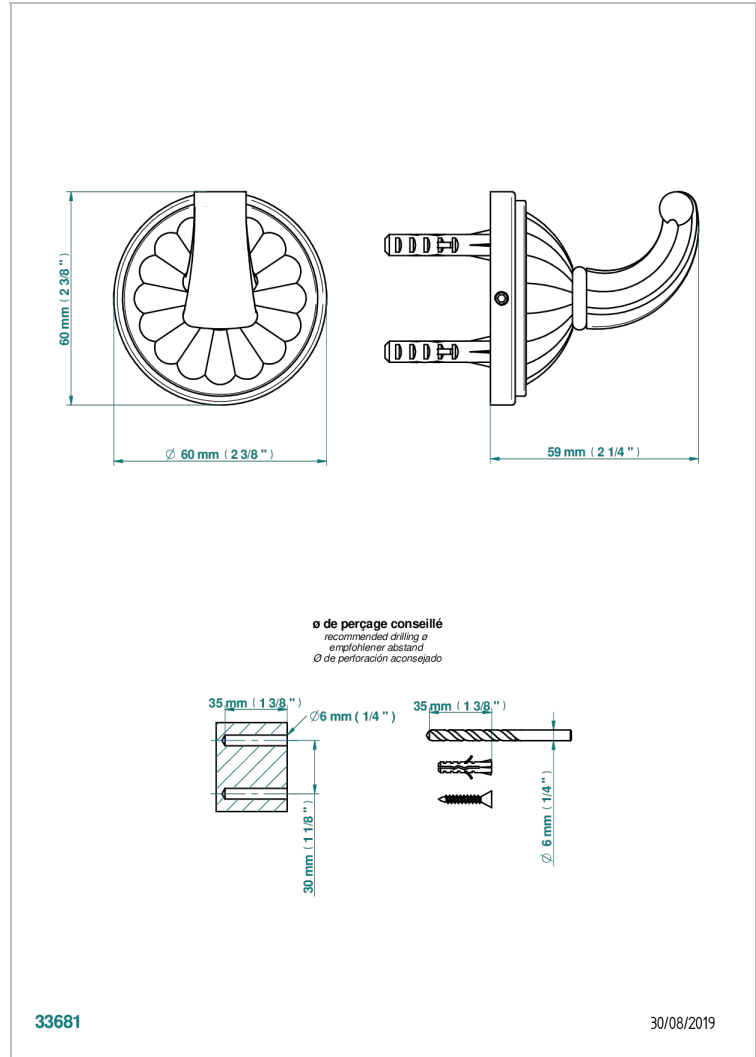

# MANDARINE CLEAR CRYSTAL

U1D-508

Single robe hook

## CHARACTERISTIC

- Mandarin Clear crystal
- Single robe hook