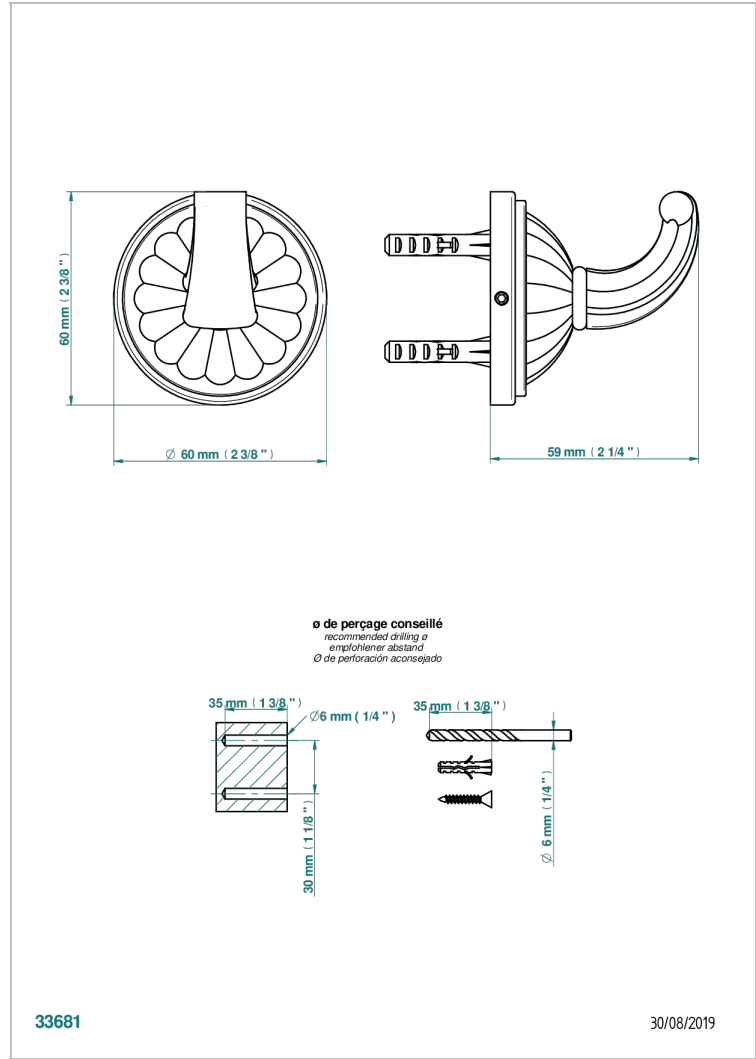

MANDARINE CLEAR CRYSTAL

U1D-508

带衣钩的浴衣架

THG[®]
PARIS

特色

- Mandarin Clear crystal
- 带衣钩的浴衣架

可选饰面

Black ceram - D30
Blush PVD - H62
Graphite PVD - H64
Matt Umber PVD - H67
Matt blush PVD - H60
Matt graphite PVD - H65