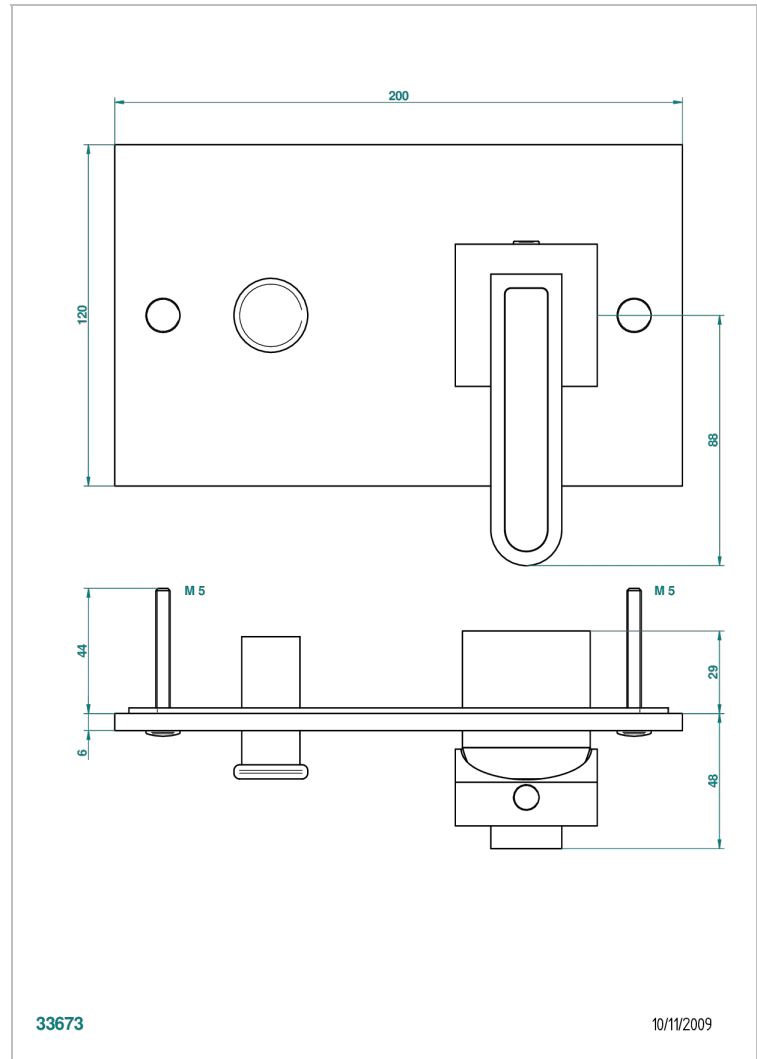

PROFIL BLACK ONYX

A6N-6550B

Trim only for wall shower mixer with diverter

THG[®]
PARIS

CHARACTERISTIC

- Profil Black Onyx
- Trim only for wall shower mixer with diverter

AVAILABLE FINITIONS

Black ceram - D30
Blush PVD - H62
Brass color PVD - H49
Brown bronze color PVD - F33
Chrome polished - A02
Chrome polished / gold polished - G02