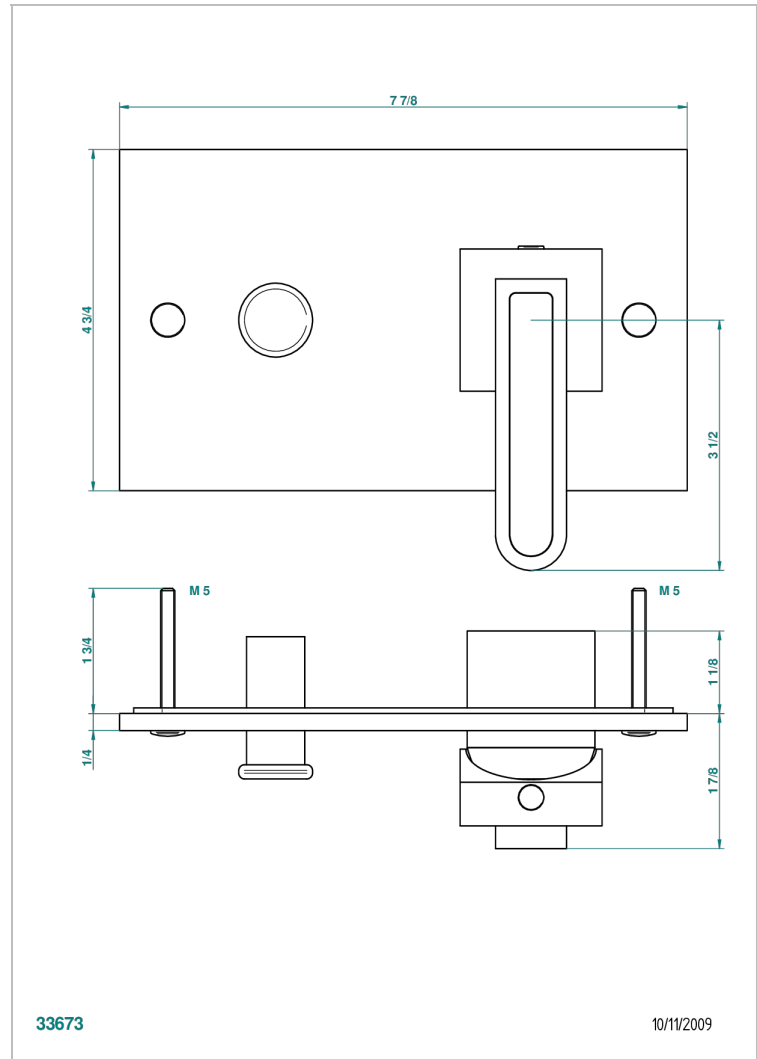

PROFIL BLACK ONYX

A6N-6550B

Trim only for wall shower mixer with diverter

THG[®]
PARIS

CHARACTERISTIC

- Profil Black Onyx
- Trim only for wall shower mixer with diverter

AVAILABLE FINITIONS

Black ceram - D30
Blush PVD - H62
Brass color PVD - H49
Brown bronze color PVD - F33
Chrome polished - A02
Chrome polished / gold polished - G02