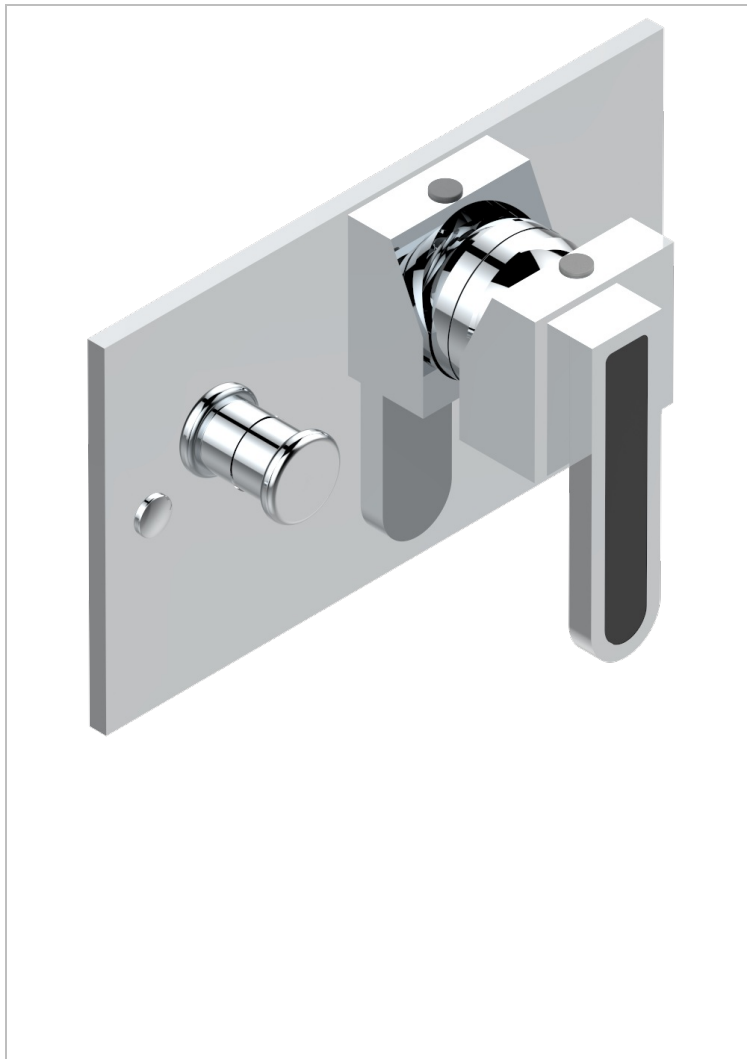

PROFIL BLACK ONYX

A6N-6550B

Trim only for wall shower mixer with diverter

THG[®]
PARIS

CHARACTERISTIC

- Profil Black Onyx
- Trim only for wall shower mixer with diverter

AVAILABLE FINITIONS

Black ceram - D30
Blush PVD - H62
Brass color PVD - H49
Brown bronze color PVD - F33
Chrome polished - A02
Chrome polished / gold polished - G02

Copper antique matt, coated - H07
Gold color PVD - H52
Gold mat - F07
Gold polished - F01
Graphite PVD - H64
Light coated bronze - D01

Matt Umber PVD - H67
Matt blush PVD - H60
Matt brass color PVD - H50
Matt brown bronze color PVD - F34
Matt chrome (American satin) - C02
Matt gold color PVD - H53