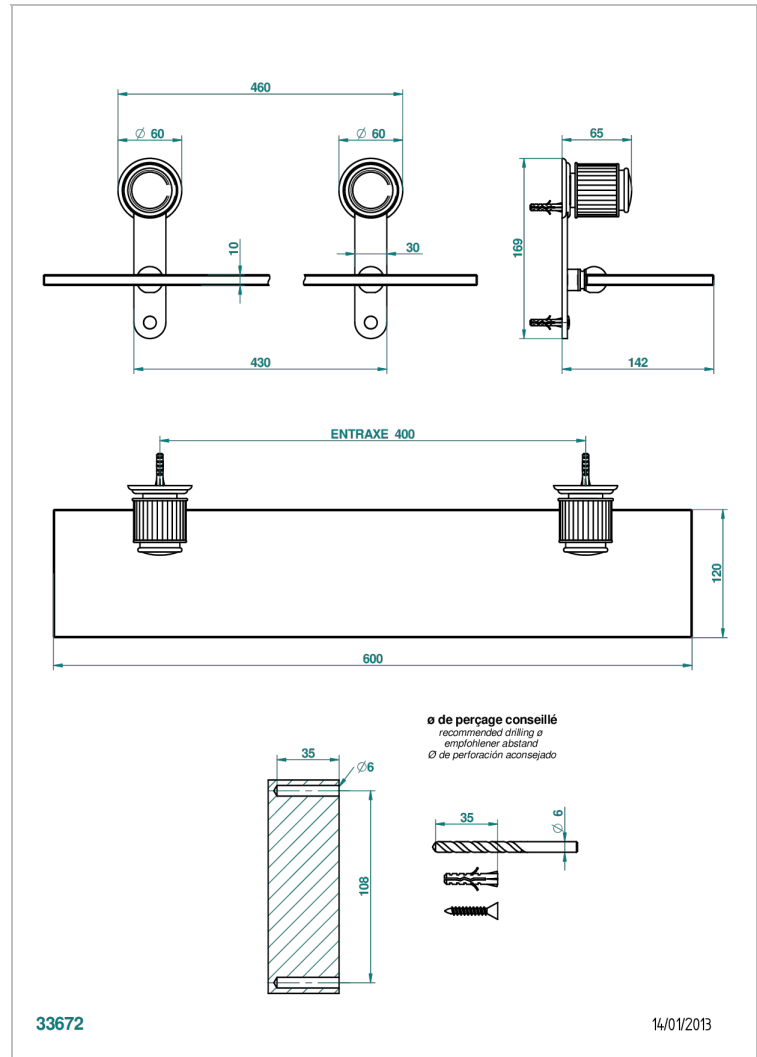

JAIPUR BLACK ONYX

A9C-564

Glass shelf with brackets

CHARACTERISTIC

- Jaipur Black Onyx
- Glass shelf with brackets

AVAILABLE FINITIONS

Black ceram - D30
Blush PVD - H62
Brass color PVD - H49
Brown bronze color PVD - F33
Chrome polished - A02
Chrome polished / gold polished - G02