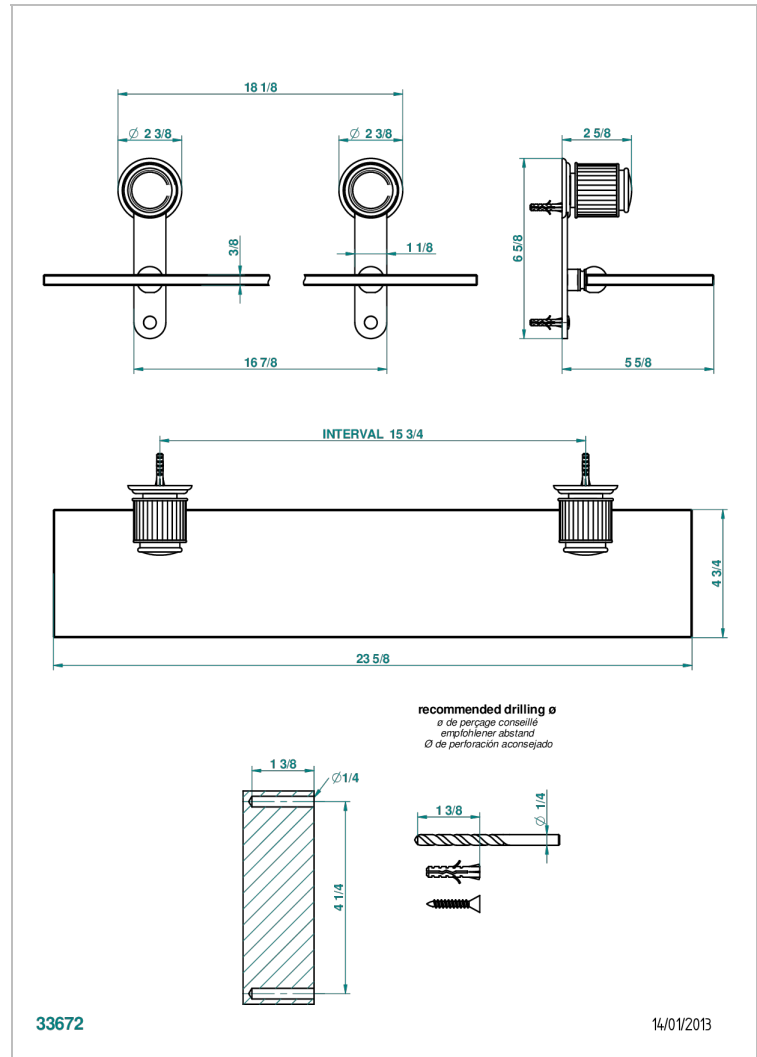

JAIPUR BLACK ONYX

A9C-564

Glass shelf with brackets

CHARACTERISTIC

- Jaipur Black Onyx
- Glass shelf with brackets

AVAILABLE FINITIONS

Black ceram - D30
Blush PVD - H62
Brass color PVD - H49
Brown bronze color PVD - F33
Chrome polished - A02
Chrome polished / gold polished - G02