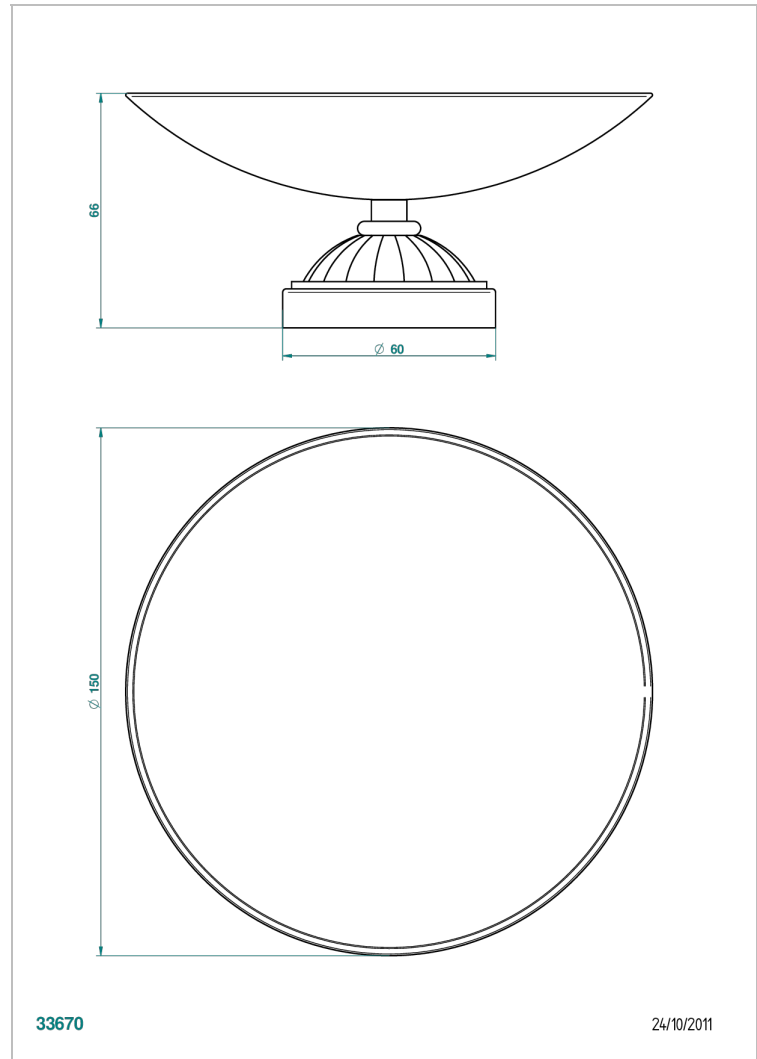

MANDARINE CLEAR CRYSTAL

U1D-544GM

Soap dish, freestanding , 6" diameter

THG[®]
PARIS

CHARACTERISTIC

- Mandarin Clear crystal
- Soap dish, freestanding , 6" diameter

AVAILABLE FINITIONS

Black ceram - D30
Blush PVD - H62
Brass color PVD - H49
Brown bronze color PVD - F33
Chrome polished - A02
Chrome polished / gold polished - G02