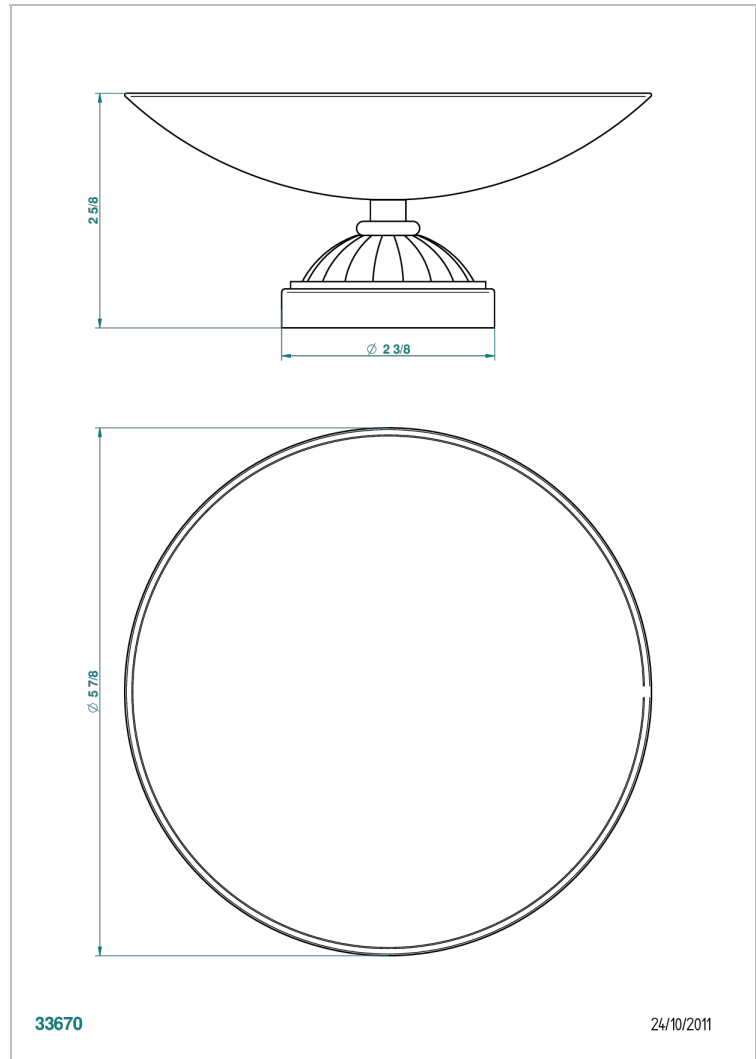

MANDARINE CLEAR CRYSTAL

U1D-544GM

Soap dish, freestanding , 6" diameter

THG[®]
PARIS

CHARACTERISTIC

- Mandarin Clear crystal
- Soap dish, freestanding , 6" diameter

AVAILABLE FINITIONS

Black ceram - D30
Blush PVD - H62
Brass color PVD - H49
Brown bronze color PVD - F33
Chrome polished - A02
Chrome polished / gold polished - G02