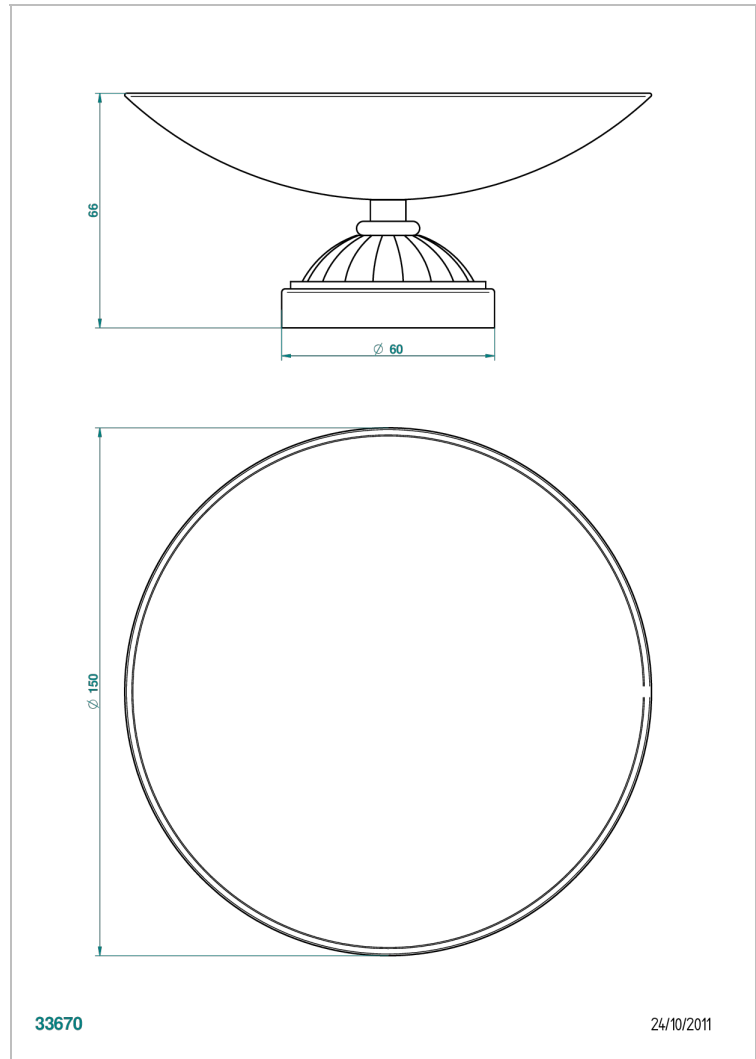

MANDARINE CLEAR CRYSTAL

U1D-544GM

Soap dish on stand, \varnothing 150 mm

THG[®]
PARIS

CHARACTERISTIC

- Mandarin Clear crystal
- Soap dish on stand, \varnothing 150 mm

AVAILABLE FINITIONS

Antique nickel - H28
Black ceram - D30
Blush PVD - H62
Brass color PVD - H49
Brown bronze color PVD - F33
Gold color PVD - H52