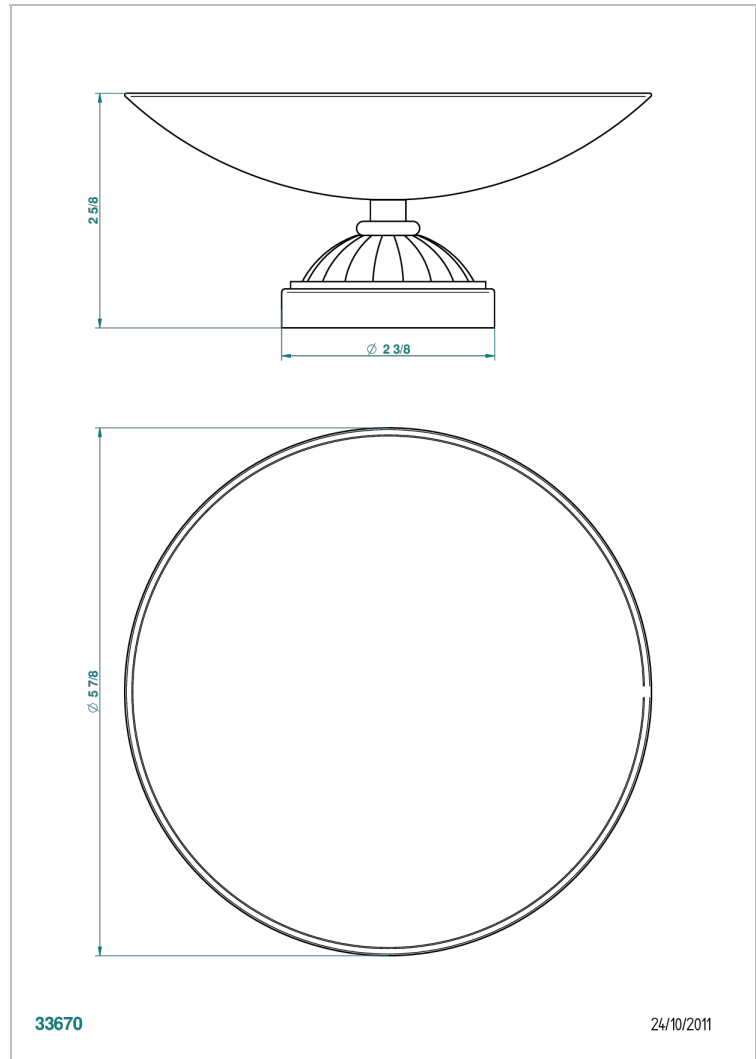

# MANDARINE CLEAR CRYSTAL

U1D-544GM

Soap dish on stand, ø 150 mm

THG<sup>®</sup>  
PARIS

## CHARACTERISTIC

- Mandarin Clear crystal
- Soap dish on stand, ø 150 mm