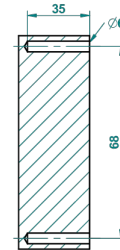

33657

15/06/2016

CHARACTERISTIC

- Jaipur Metal
- Soap dish, wall mounted, 6" diameter

AVAILABLE FINITIONS

Black ceram - D30
Blush PVD - H62
Brass color PVD - H49
Brown bronze color PVD - F33
Chrome polished - A02
Chrome polished / gold polished - G02

Copper antique matt, coated - H07
Gold color PVD - H52
Gold mat - F07
Gold polished - F01
Graphite PVD - H64
Light coated bronze - D01

Matt Umber PVD - H67
Matt blush PVD - H60
Matt brass color PVD - H50
Matt brown bronze color PVD - F34
Matt chrome (American satin) - C02
Matt gold color PVD - H53

Matt graphite PVD - H65
Matt nickel (American satin) - C01
Matt nickel color PVD - H56
Nickel antique / Sovereign - H28
Nickel color PVD - H55
Nickel polished - B01

Soft gold - F30
Soft matt gold - F31
Umber PVD - H66