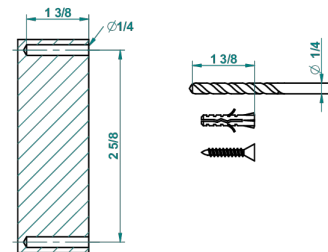

33657

15/06/2016

CHARACTERISTIC

- Jaipur Metal
- Soap dish, wall mounted, 6" diameter

AVAILABLE FINITIONS

Black ceram - D30
Blush PVD - H62
Brass color PVD - H49
Brown bronze color PVD - F33
Chrome polished - A02
Chrome polished / gold polished - G02

Copper antique matt, coated - H07
Gold color PVD - H52
Gold mat - F07
Gold polished - F01
Graphite PVD - H64
Light coated bronze - D01

Matt Umber PVD - H67
Matt blush PVD - H60
Matt brass color PVD - H50
Matt brown bronze color PVD - F34
Matt chrome (American satin) - C02
Matt gold color PVD - H53

Matt graphite PVD - H65
Matt nickel (American satin) - C01
Matt nickel color PVD - H56
Nickel antique / Sovereign - H28
Nickel color PVD - H55
Nickel polished - B01

Soft gold - F30
Soft matt gold - F31
Umber PVD - H66