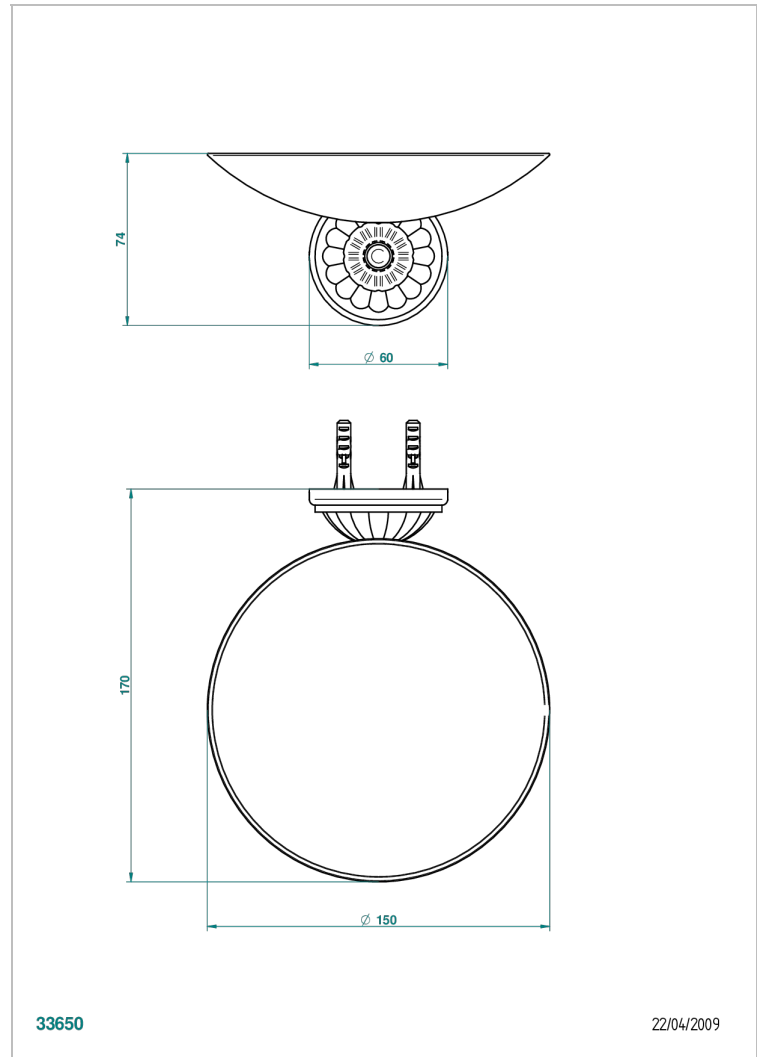

MANDARINE CLEAR CRYSTAL

U1D-546GM

Soap dish, wall mounted, 6" diameter

THG[®]
PARIS

CHARACTERISTIC

- Mandarin Clear crystal
- Soap dish, wall mounted, 6" diameter

AVAILABLE FINITIONS

Black ceram - D30
Blush PVD - H62
Brass color PVD - H49
Brown bronze color PVD - F33
Chrome polished - A02
Chrome polished / gold polished - G02

Copper antique matt, coated - H07
Gold color PVD - H52
Gold mat - F07
Gold polished - F01
Graphite PVD - H64
Light coated bronze - D01

Matt Umber PVD - H67
Matt blush PVD - H60
Matt brass color PVD - H50
Matt brown bronze color PVD - F34
Matt chrome (American satin) - C02
Matt gold color PVD - H53

Matt graphite PVD - H65
Matt nickel (American satin) - C01
Matt nickel color PVD - H56
Nickel antique / Sovereign - H28
Nickel color PVD - H55
Nickel polished - B01

Soft gold - F30
Soft matt gold - F31
Umber PVD - H66