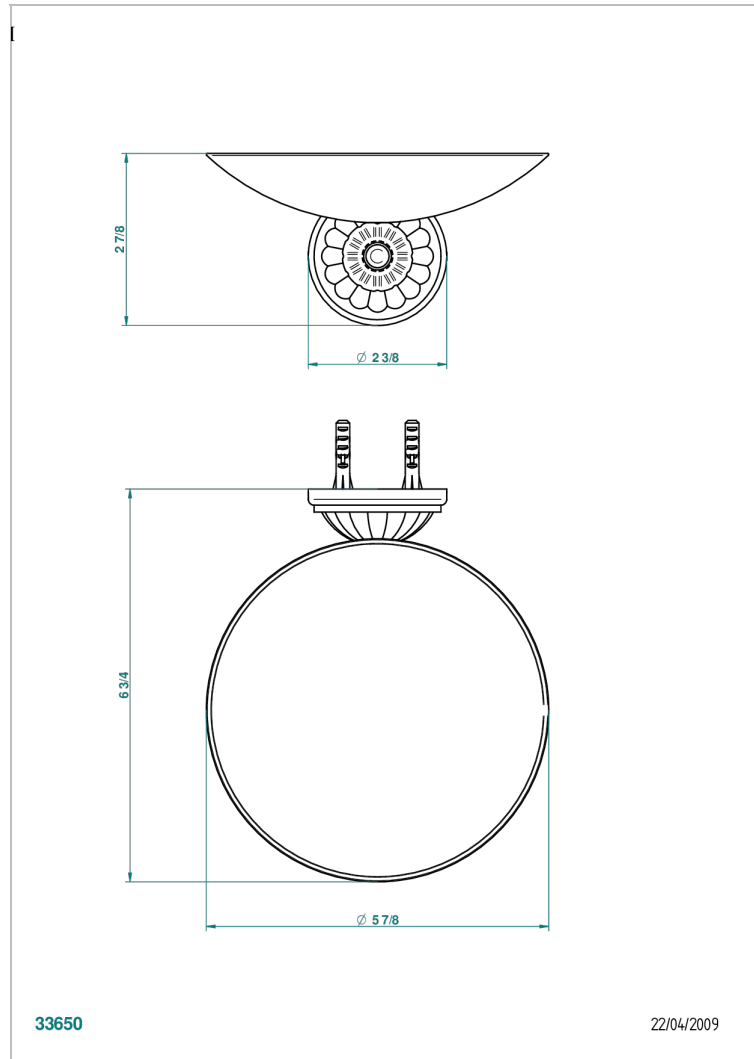

# MANDARINE CLEAR CRYSTAL

U1D-546GM

Soap dish, wall mounted, 6" diameter

## CHARACTERISTIC

- Mandarin Clear crystal
- Soap dish, wall mounted, 6" diameter