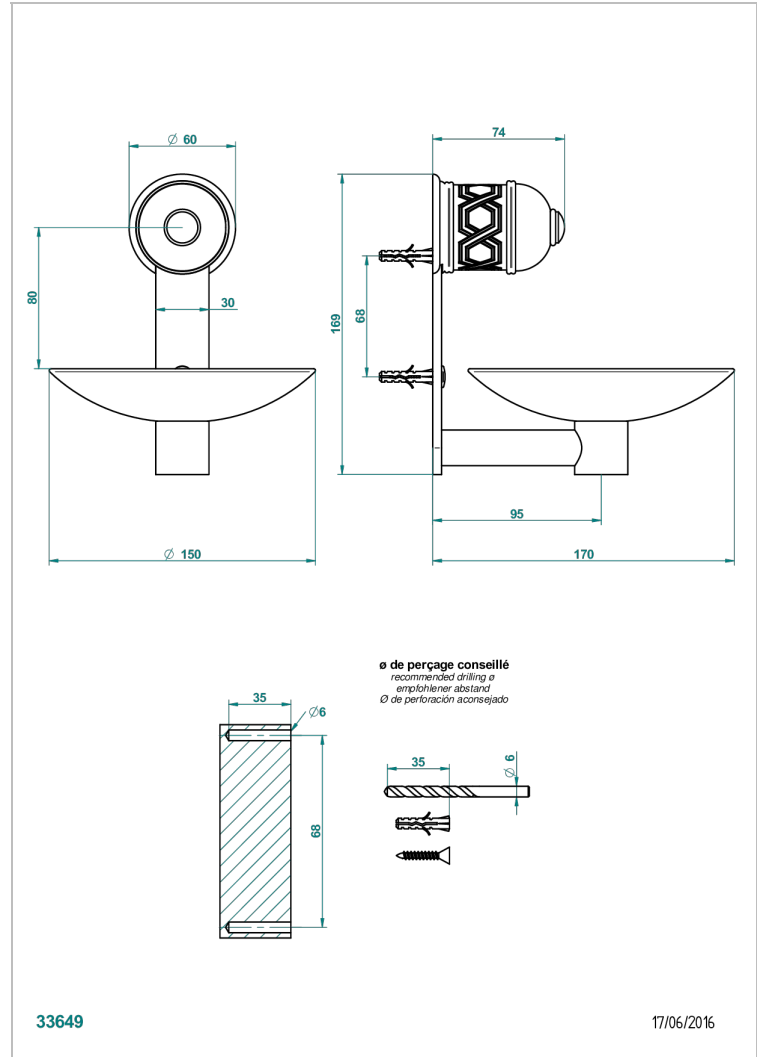

# DUOMO

U4E-546GM

Soap dish, wall mounted, 6" diameter

THG  
PARIS

## CHARACTERISTIC

- Duomo
- Soap dish, wall mounted, 6" diameter