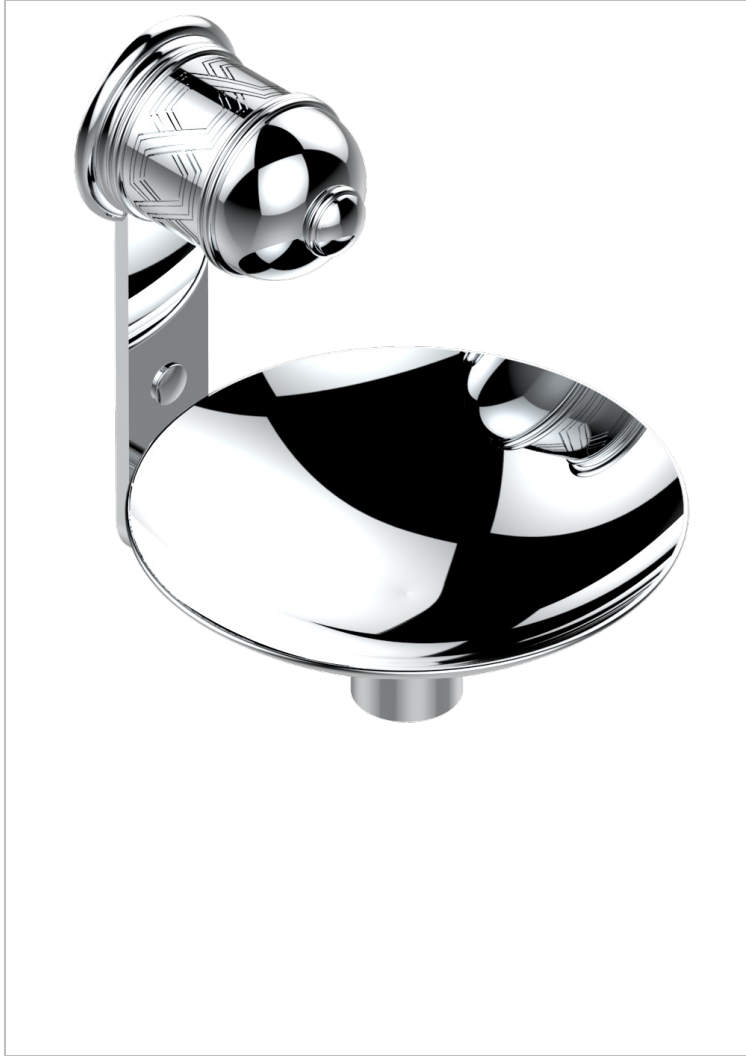

# DUOMO

U4E-546GM

Soap dish, wall mounted, 6" diameter

THG  
PARIS

## CHARACTERISTIC

- Duomo
- Soap dish, wall mounted, 6" diameter

## AVAILABLE FINITIONS

Black ceram - D30  
Blush PVD - H62  
Brass color PVD - H49  
Brown bronze color PVD - F33  
Chrome polished - A02  
Chrome polished / gold polished - G02

Copper antique matt, coated - H07  
Gold color PVD - H52  
Gold mat - F07  
Gold polished - F01  
Graphite PVD - H64  
Light coated bronze - D01

Matt Umber PVD - H67  
Matt blush PVD - H60  
Matt brass color PVD - H50  
Matt brown bronze color PVD - F34  
Matt chrome (American satin) - C02  
Matt gold color PVD - H53

Matt graphite PVD - H65  
Matt nickel (American satin) - C01  
Matt nickel color PVD - H56  
Nickel antique / Sovereign - H28  
Nickel color PVD - H55  
Nickel polished - B01