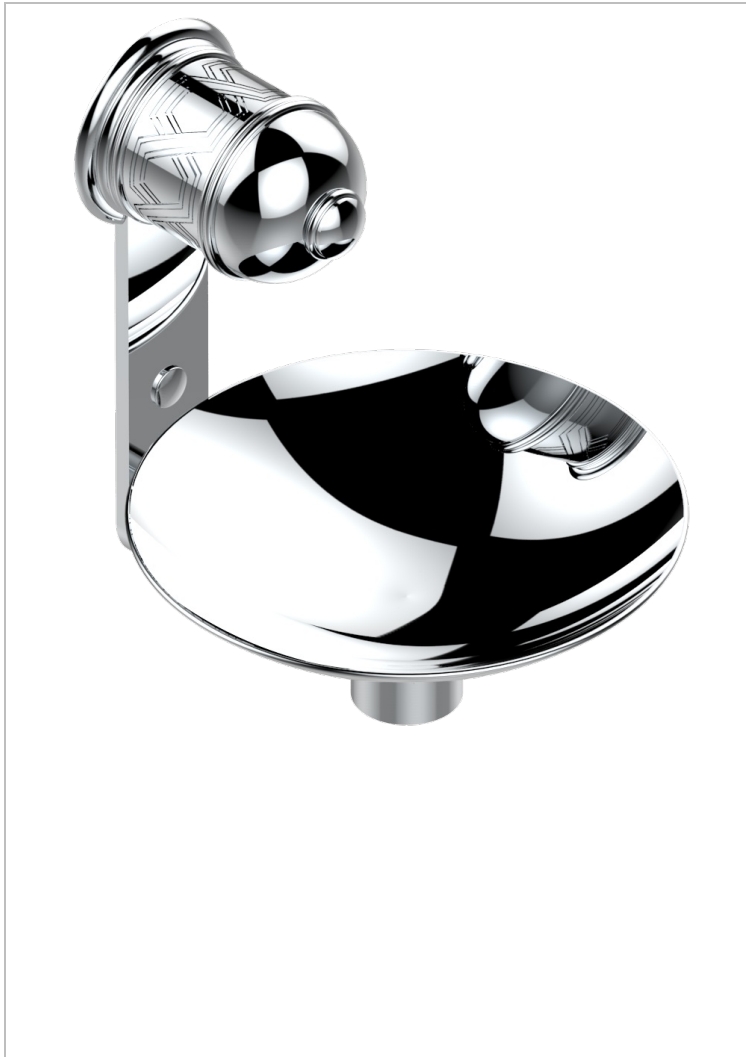

DUOMO

U4E-546GM

Soap dish, wall mounted, 6" diameter

CHARACTERISTIC

- Duomo
- Soap dish, wall mounted, 6" diameter

AVAILABLE FINITIONS

Black ceram - D30
Blush PVD - H62
Brass color PVD - H49
Brown bronze color PVD - F33
Chrome polished - A02
Chrome polished / gold polished - G02

Copper antique matt, coated - H07
Gold color PVD - H52
Gold mat - F07
Gold polished - F01
Graphite PVD - H64
Light coated bronze - D01

Matt Umber PVD - H67
Matt blush PVD - H60
Matt brass color PVD - H50
Matt brown bronze color PVD - F34
Matt chrome (American satin) - C02
Matt gold color PVD - H53

Matt graphite PVD - H65
Matt nickel (American satin) - C01
Matt nickel color PVD - H56
Nickel antique / Sovereign - H28
Nickel color PVD - H55
Nickel polished - B01

Soft gold - F30
Soft matt gold - F31
Umber PVD - H66