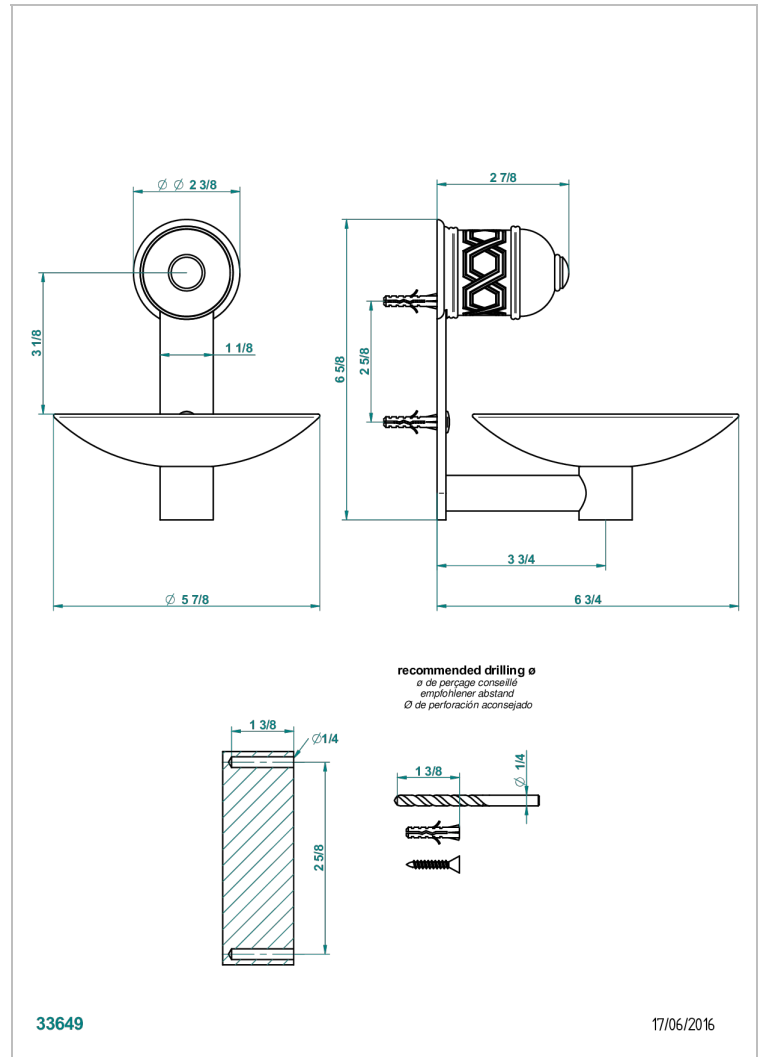

DUOMO

U4E-546GM

Soap dish, wall mounted, 6" diameter

CHARACTERISTIC

- Duomo
- Soap dish, wall mounted, 6" diameter

AVAILABLE FINITIONS

Black ceram - D30
Blush PVD - H62
Brass color PVD - H49
Brown bronze color PVD - F33
Chrome polished - A02
Chrome polished / gold polished - G02