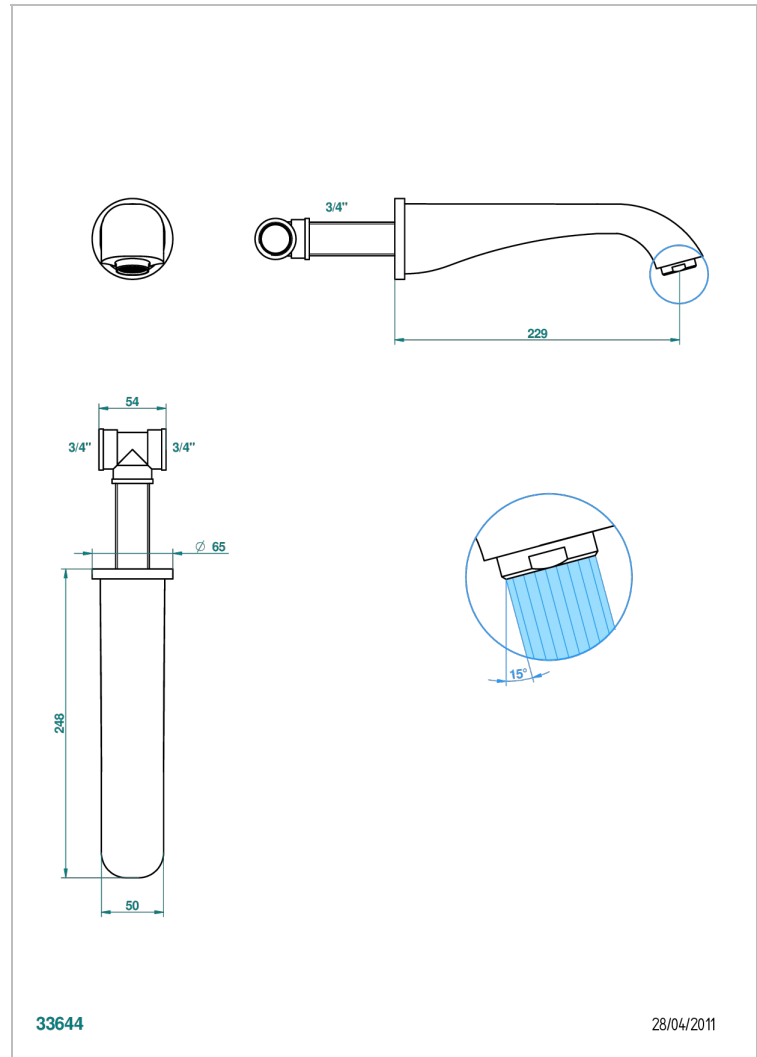

# DIPLOMATE ROPED RINGS

U4C-22SG

Wall mounted super goliath bath spout

THG<sup>®</sup>  
PARIS

## CHARACTERISTIC

- Diplomat Roped rings
- Wall mounted super goliath bath spout

## TECHNICAL SPECS

- Recommandé : 3 bars (max. 5 bars) - Advised : 43,5 psi (max. 72 psi)
- Bec : 35 l/min à 3 bars
- Spout : 9.26 gpm at 43.5 psi