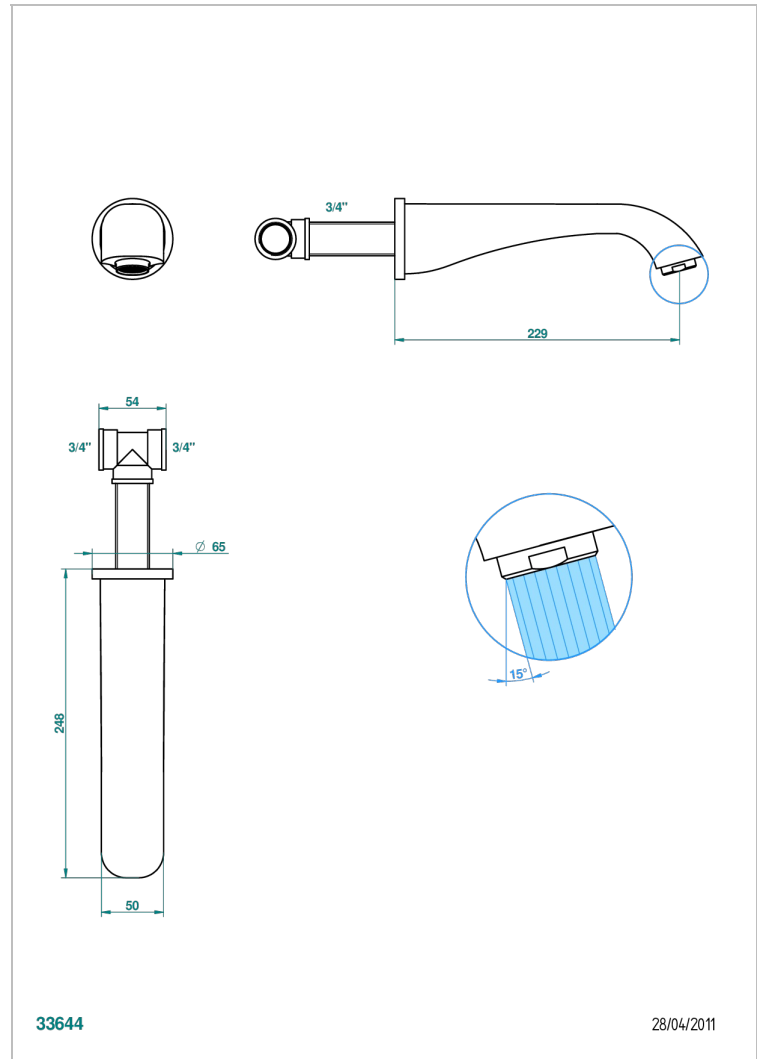

# DIPLOMATE GROOVED RINGS

U4B-22SG

Wall mounted super goliath bath spout

THG<sup>®</sup>  
PARIS

## CHARACTERISTIC

- Diplomat Grooved rings
- Wall mounted super goliath bath spout

## TECHNICAL SPECS

- Recommandé : 3 bars (max. 5 bars) - Advised : 43,5 psi (max. 72 psi)
- Bec : 35 l/min à 3 bars
- Spout : 9.26 gpm at 43.5 psi