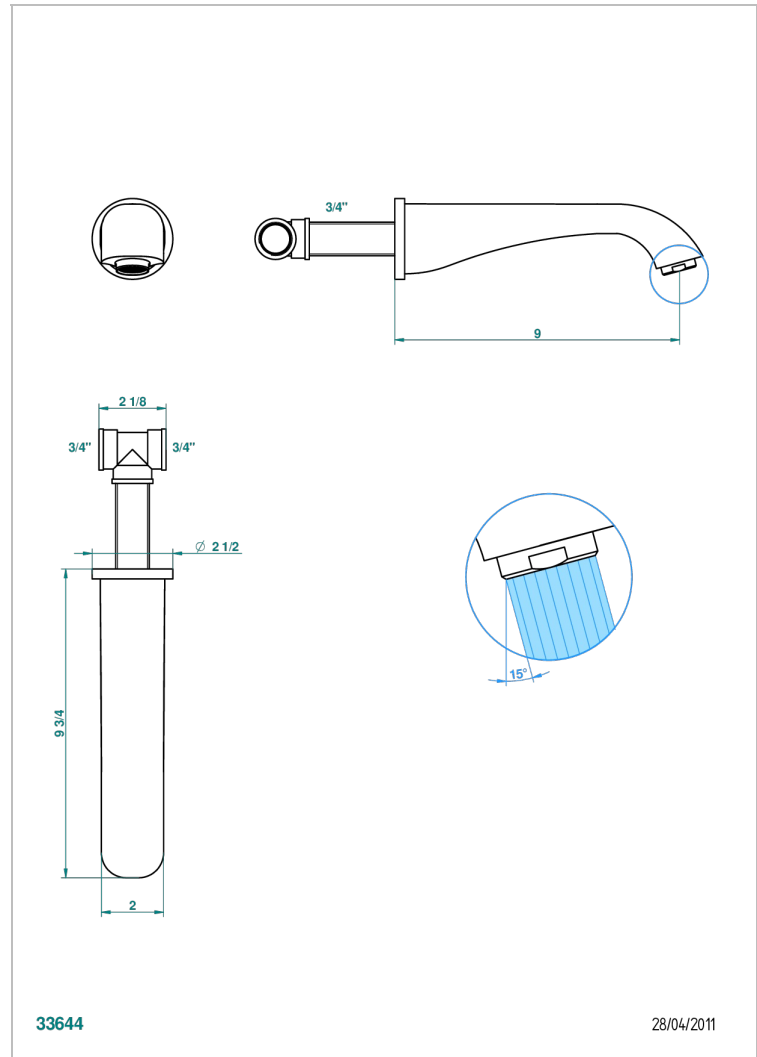

DIPLOMATE GROOVED RINGS

U4B-22SG

Wall mounted super goliath bath spout

THG[®]
PARIS

CHARACTERISTIC

- Diplomat Grooved rings
- Wall mounted super goliath bath spout

TECHNICAL SPECS

- Recommandé : 3 bars (max. 5 bars) - Advised : 43,5 psi (max. 72 psi)
- Bec : 35 l/min à 3 bars
- Spout : 9.26 gpm at 43.5 psi