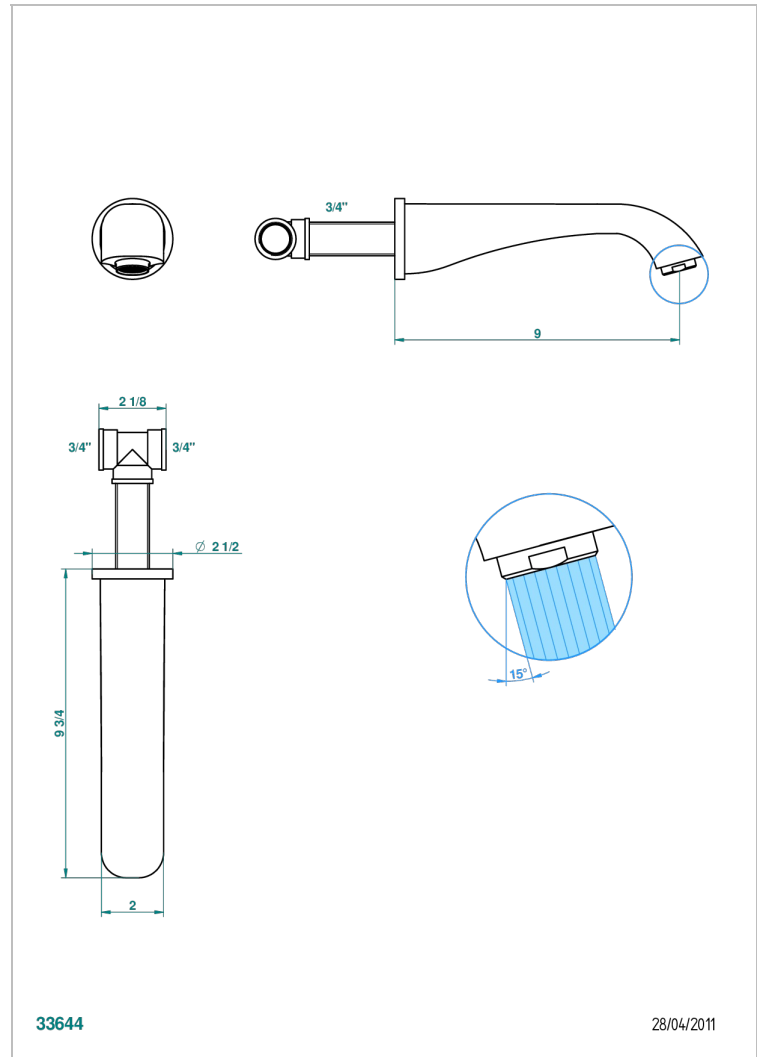

DIPLOMATE SMOOTH RINGS

U4A-22SG

Wall mounted super goliath bath spout

THG[®]
PARIS

CHARACTERISTIC

- Diplomat Smooth rings
- Wall mounted super goliath bath spout

TECHNICAL SPECS

- Recommandé : 3 bars (max. 5 bars) - Advised : 43,5 psi (max. 72 psi)
- Bec : 35 l/min à 3 bars
- Spout : 9.26 gpm at 43.5 psi