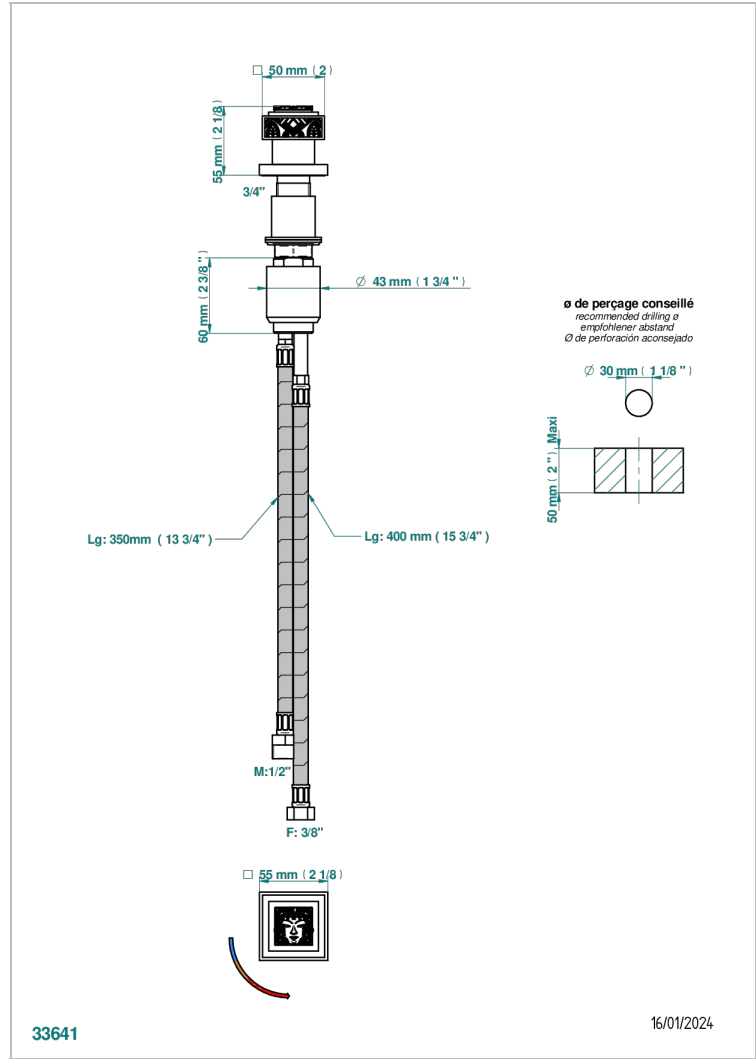

# MASQUE DE FEMME ENGRAVED METAL

A2T-6532

Rim mounted ceramic mixer with progressive cartridge

## CHARACTERISTIC

- ACS : 22ACCLY009