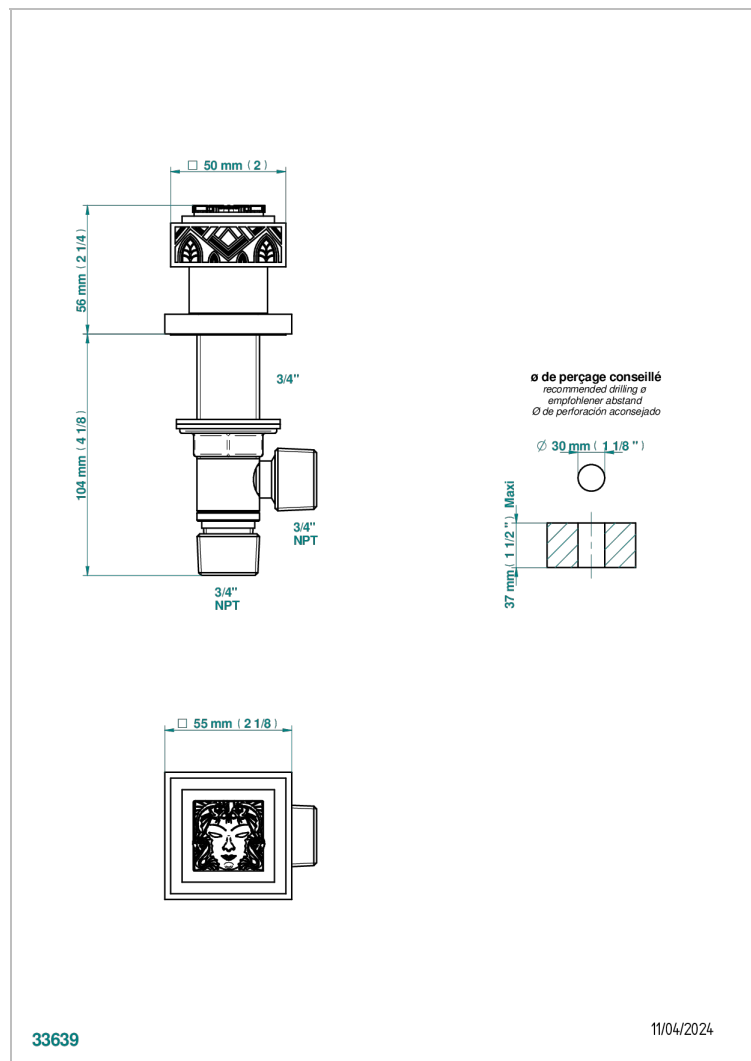

MASQUE DE FEMME ENGRAVED METAL

A2T-36

Rim mounted 3/4" valve

CHARACTERISTIC

- Masque de Femme Engraved Metal
- Rim mounted 3/4" valve

AVAILABLE FINITIONS

Antique nickel - H28
Black ceram - D30
Blush PVD - H62
Brass color PVD - H49
Brown bronze color PVD - F33
Gold color PVD - H52