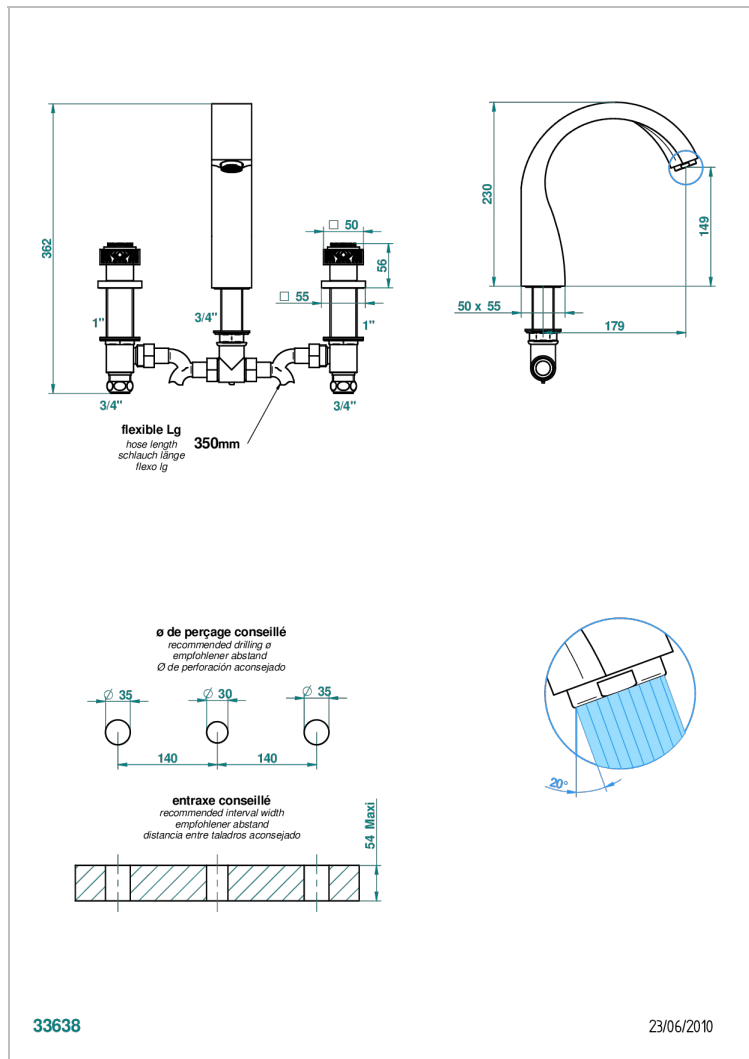

MASQUE DE FEMME ENGRAVED METAL

A2T-25

Rim mounted 3-hole bath mixer, goliath spout

CHARACTERISTIC

- ACS : 18ACCLY403

TECHNICAL SPECS

- Recommandé : 3 bars (max. 5 bars) - Advised : 43,5 psi (max. 72 psi)
- Bec : 35 l/min à 3 bars
- Spout : 9.26 gpm at 43.5 psi