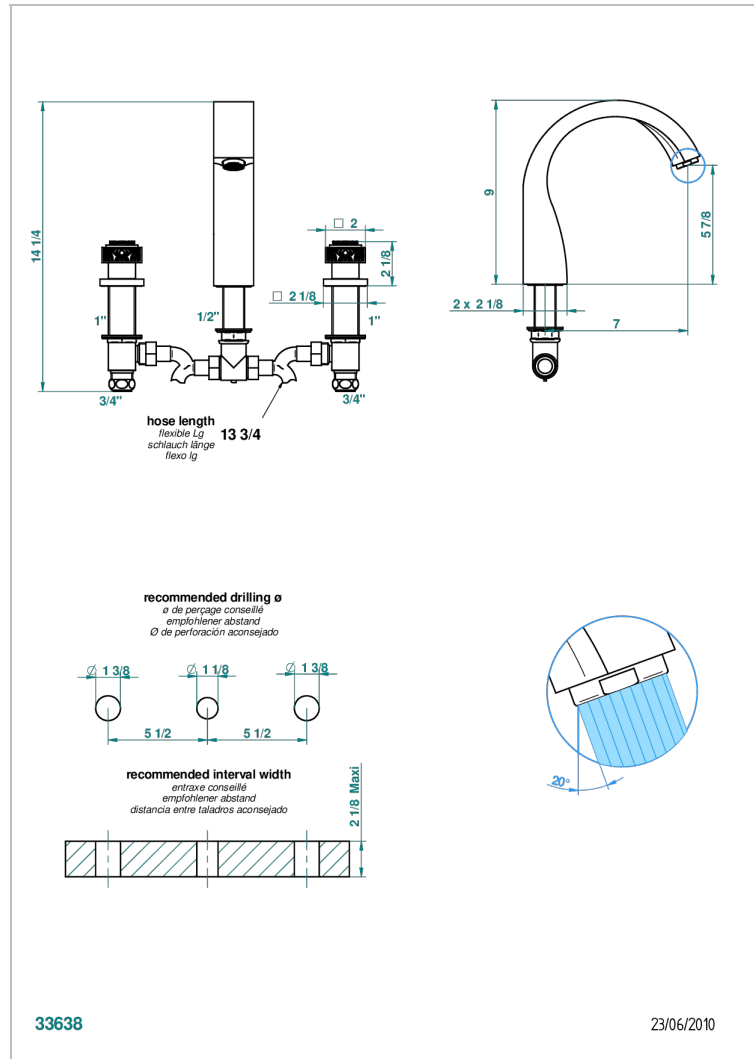

# MASQUE DE FEMME ENGRAVED METAL

A2T-25

Rim mounted 3-hole bath mixer, goliath spout

## CHARACTERISTIC

- ACS : 18ACCLY403

## TECHNICAL SPECS

- Recommandé : 3 bars (max. 5 bars) - Advised : 43,5 psi (max. 72 psi)
- Bec : 35 l/min à 3 bars
- Spout : 9.26 gpm at 43.5 psi