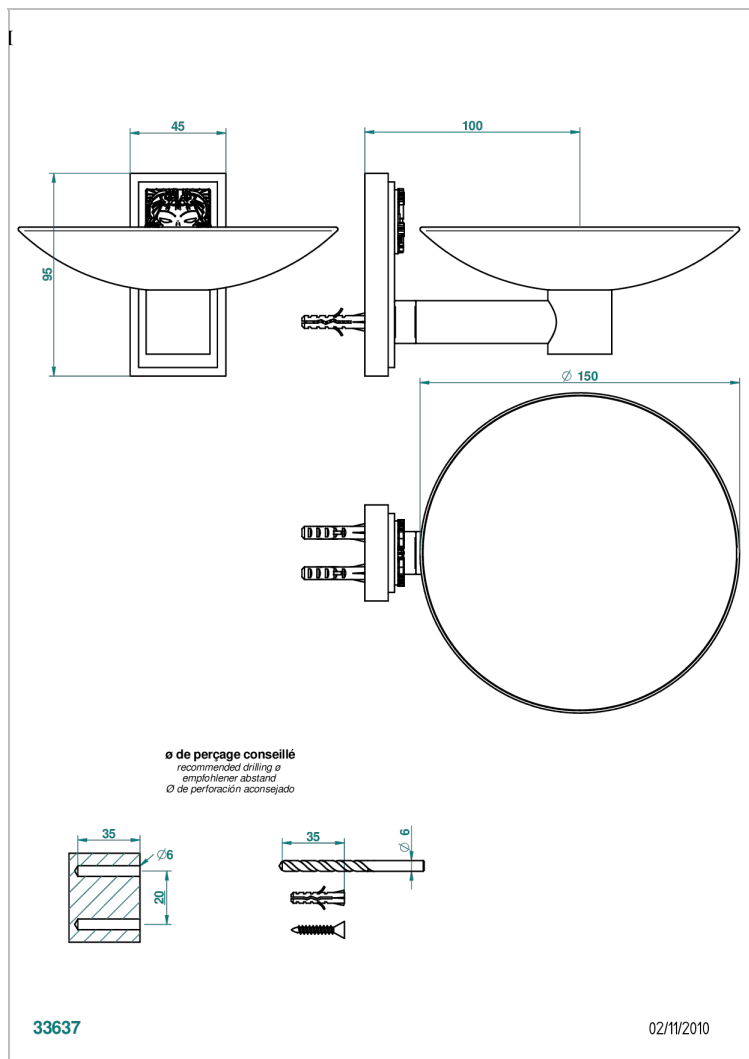

# MASQUE DE FEMME SMOOTH METAL

A2U-546GM

Soap dish, wall mounted, 6" diameter

THG<sup>®</sup>  
PARIS

## CHARACTERISTIC

- Masque de Femme Smooth metal
- Soap dish, wall mounted, 6" diameter