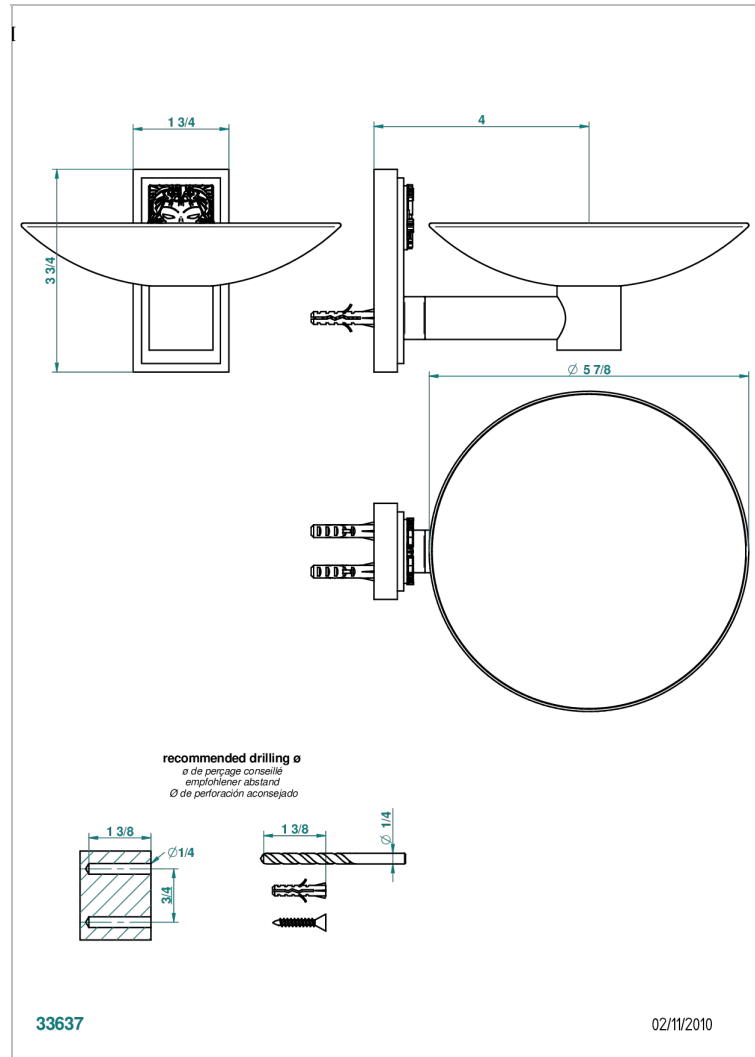

# MASQUE DE FEMME SMOOTH METAL

A2U-546GM

Soap dish, wall mounted, 6" diameter

THG<sup>®</sup>  
PARIS

## CHARACTERISTIC

- Masque de Femme Smooth metal
- Soap dish, wall mounted, 6" diameter