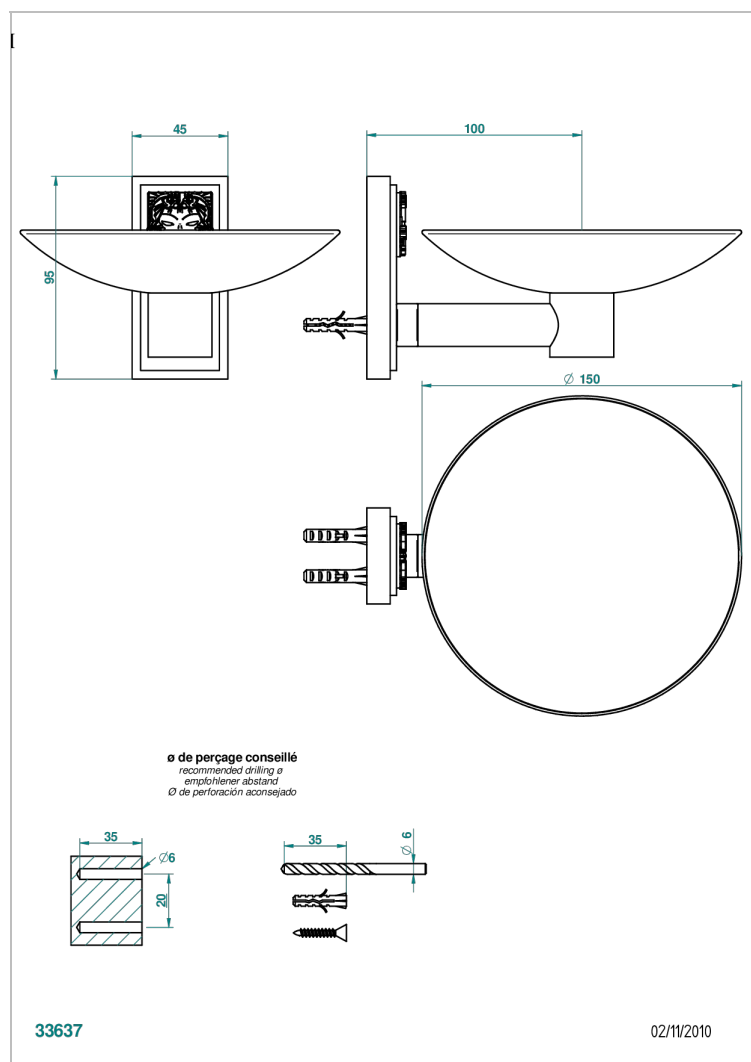

# MASQUE DE FEMME ENGRAVED METAL

A2T-546GM

Soap dish, wall mounted, 6" diameter

## CHARACTERISTIC

- Masque de Femme Engraved Metal
- Soap dish, wall mounted, 6" diameter