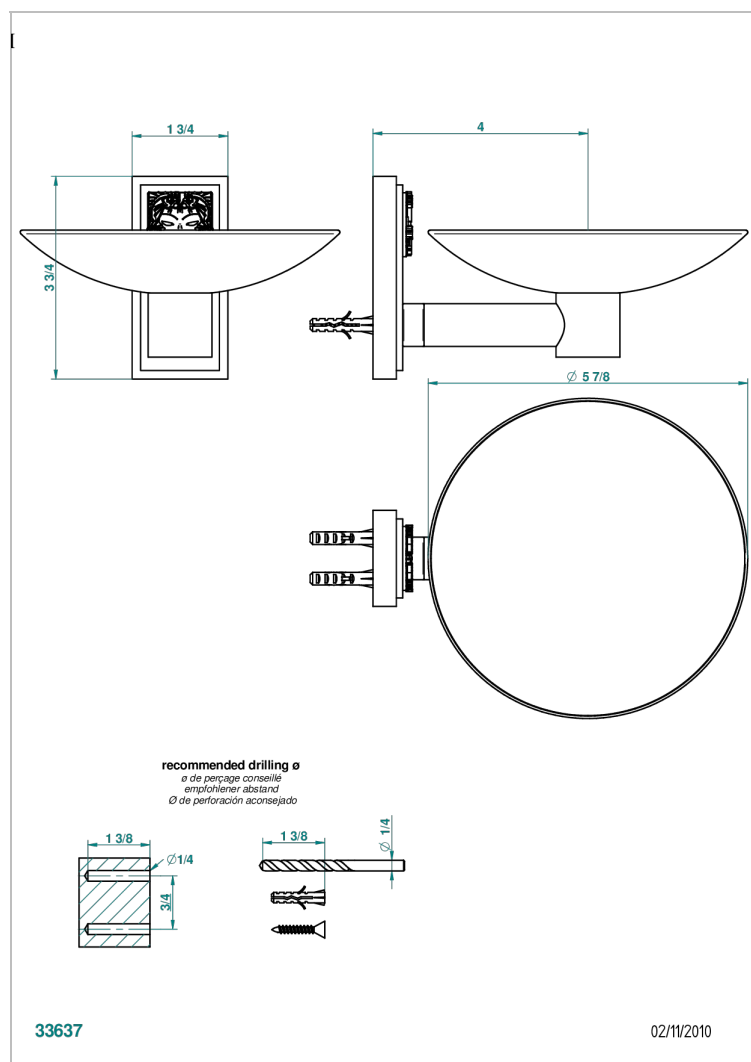

MASQUE DE FEMME ENGRAVED METAL

A2T-546GM

Soap dish, wall mounted, 6" diameter

CHARACTERISTIC

- Masque de Femme Engraved Metal
- Soap dish, wall mounted, 6" diameter

AVAILABLE FINITIONS

Black ceram - D30
Blush PVD - H62
Brass color PVD - H49
Brown bronze color PVD - F33
Chrome polished - A02
Chrome polished / gold polished - G02