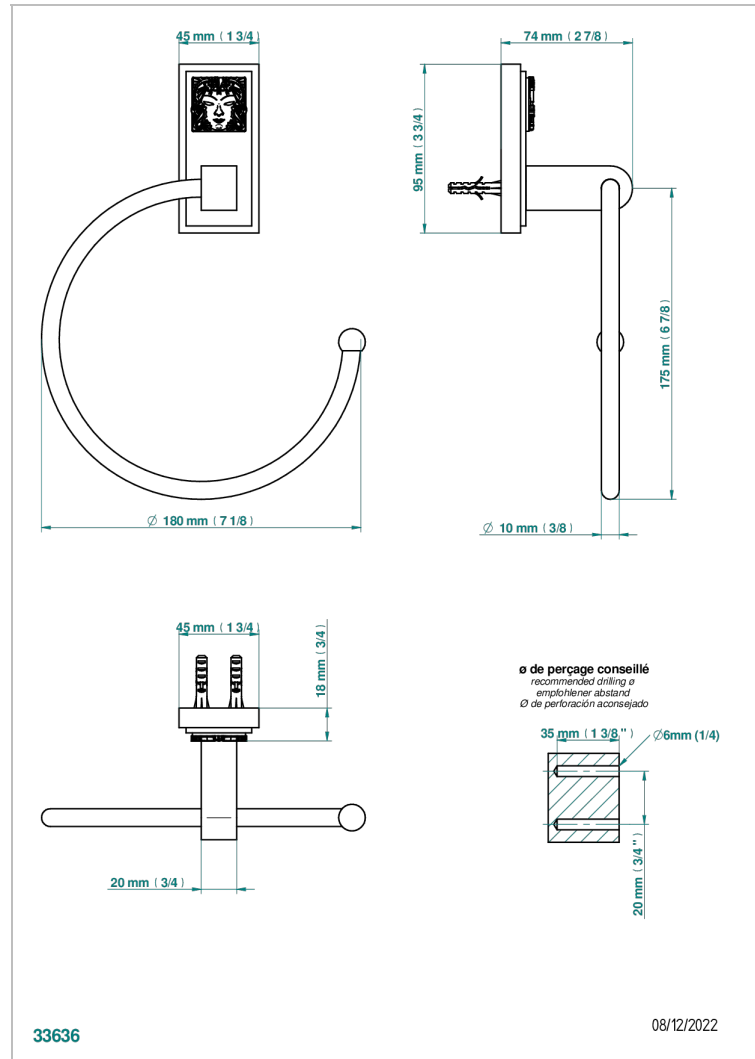

MASQUE DE FEMME SMOOTH METAL

A2U-504N

Single towel ring

THG[®]
PARIS

CHARACTERISTIC

- Masque de Femme Smooth metal
- Single towel ring

AVAILABLE FINITIONS

Antique nickel - H28
Black ceram - D30
Blush PVD - H62
Brass color PVD - H49
Brown bronze color PVD - F33
Gold color PVD - H52