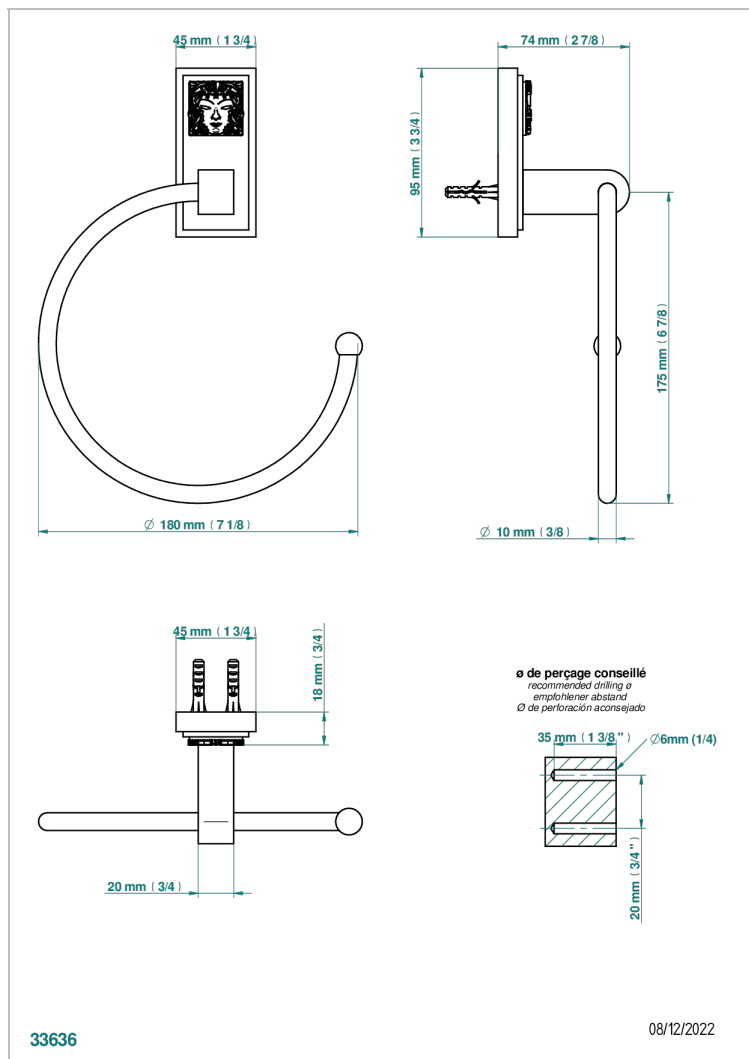

# MASQUE DE FEMME SMOOTH METAL

A2U-504N

Single towel ring

## CHARACTERISTIC

- Masque de Femme Smooth metal
- Single towel ring

## AVAILABLE FINITIONS

Antique nickel - H28  
Black ceram - D30  
Blush PVD - H62  
Brass color PVD - H49  
Brown bronze color PVD - F33  
Gold color PVD - H52

Graphite PVD - H64  
Matt Umber PVD - H67  
Matt blush PVD - H60  
Matt brass color PVD - H50  
Matt brown bronze color PVD - F34  
Matt chrome - C02