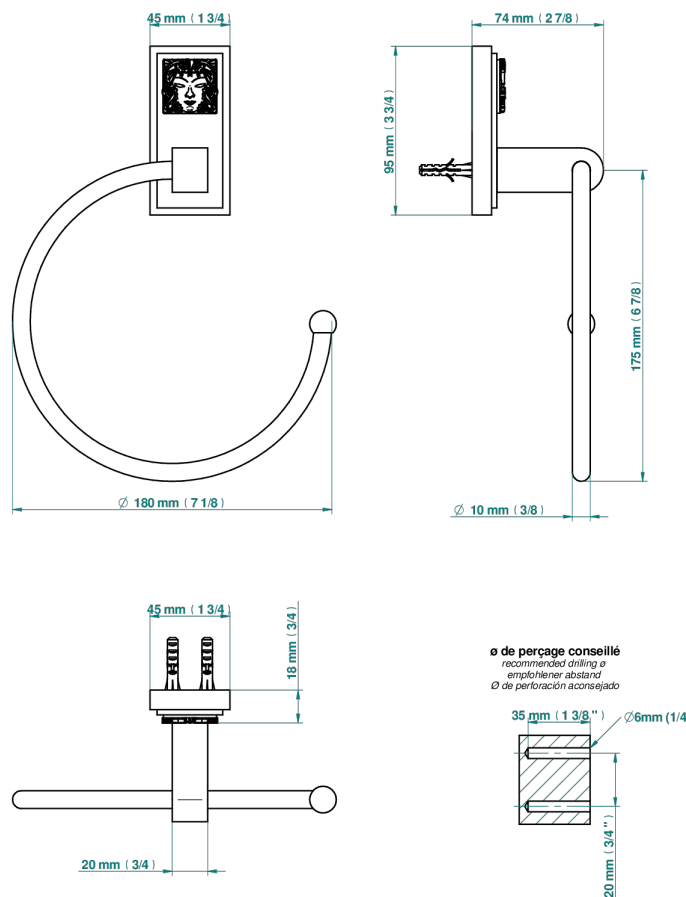

MASQUE DE FEMME SOLAIRE

A2S-504N

Towel ring

THG[®]
PARIS

33636

08/12/2022

CHARACTERISTIC

- Masque de Femme Solaire
- Towel ring

AVAILABLE FINITIONS

Black ceram - D30
Chrome polished - A02
Chrome polished / gold polished - G02
Gold mat - F07
Gold polished - F01
Matt chrome (American satin) - C02

Matt nickel (American satin) - C01
Nickel polished - B01
Soft gold - F30
Soft matt gold - F31