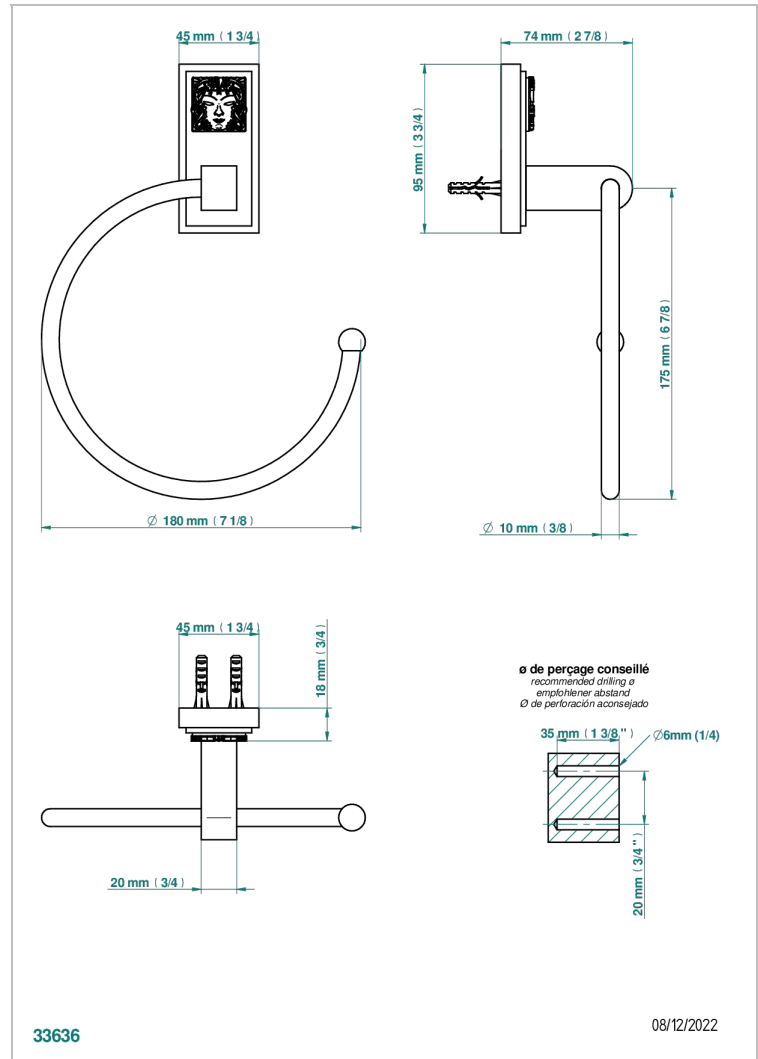

MASQUE DE FEMME SOLAIRE

A2S-504N

Single towel ring

THG[®]
PARIS

CHARACTERISTIC

- Masque de Femme Solaire
- Single towel ring

AVAILABLE FINITIONS

Black ceram - D30
Matt chrome - C02
Matt gold - F07
Matt nickel (color finish) - C01
Polished chrome (color finish) - A02
Polished chrome / Polished gold (color finish) - G02