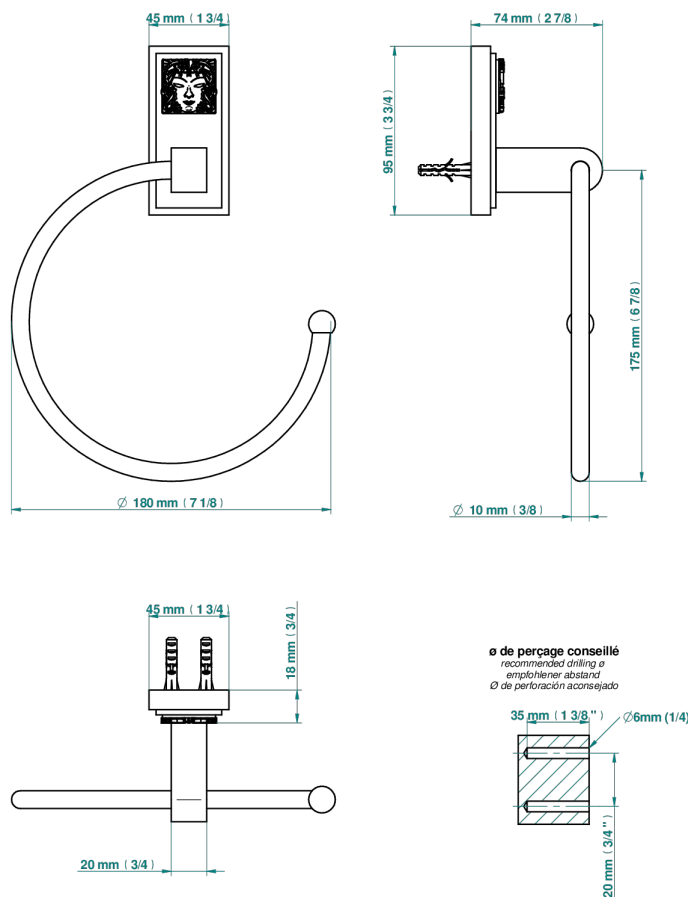

MASQUE DE FEMME LUNAIRE

A2R-504N

Towel ring

THG[®]
PARIS

33636

08/12/2022

CHARACTERISTIC

- Masque de Femme Lunaire
- Towel ring

AVAILABLE FINITIONS

Black ceram - D30
Chrome polished - A02
Chrome polished / gold polished - G02
Gold mat - F07
Gold polished - F01
Matt chrome (American satin) - C02

Matt nickel (American satin) - C01
Nickel polished - B01
Soft gold - F30
Soft matt gold - F31