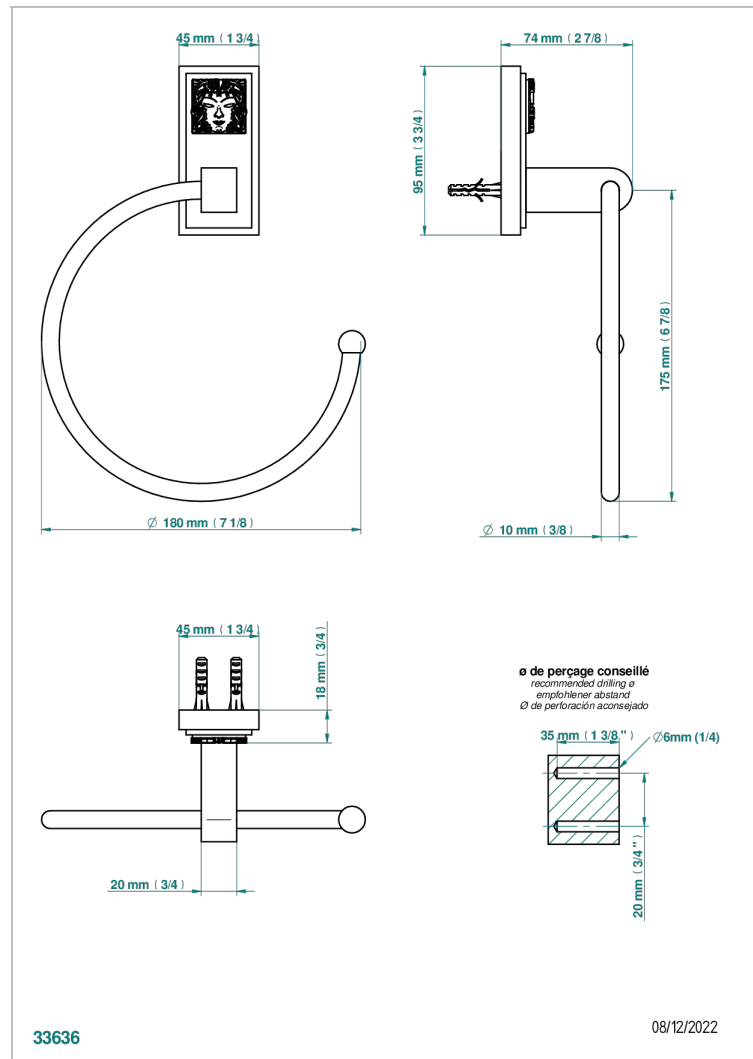

MASQUE DE FEMME LUNAIRE

A2R-504N

Single towel ring

THG[®]
PARIS

CHARACTERISTIC

- Masque de Femme Lunaire
- Single towel ring

AVAILABLE FINITIONS

Black ceram - D30
Matt chrome - C02
Matt gold - F07
Matt nickel (color finish) - C01
Polished chrome (color finish) - A02
Polished chrome / Polished gold (color finish) - G02