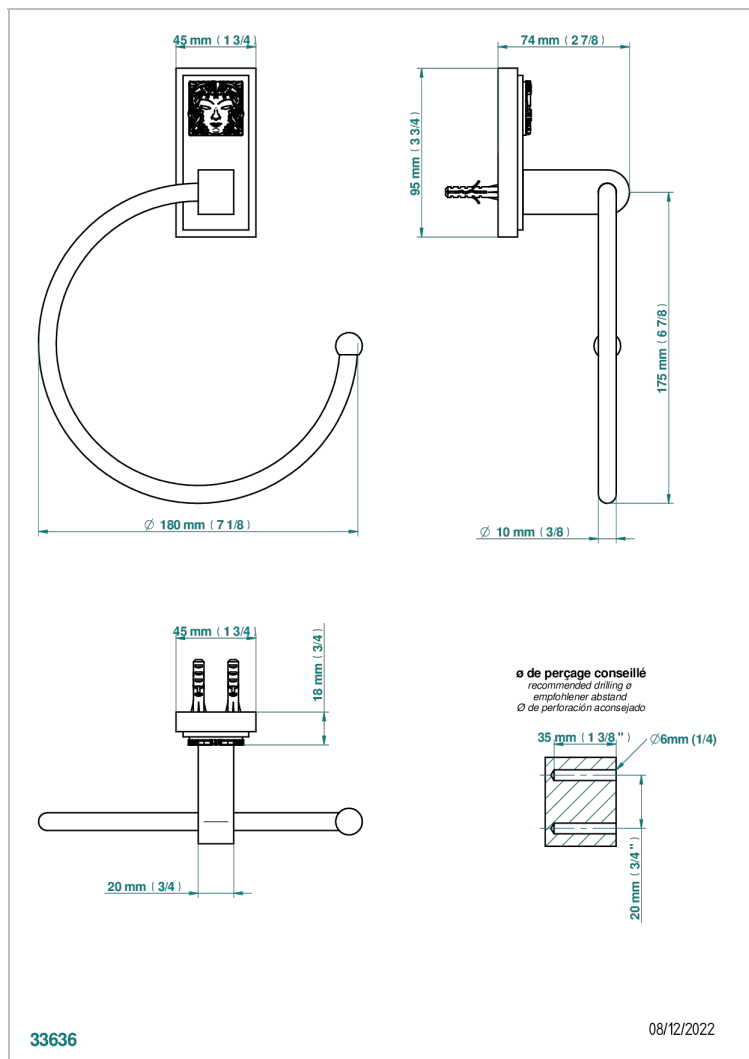

MASQUE DE FEMME LUNAIRE

A2R-504N

Single towel ring

THG[®]
PARIS

CHARACTERISTIC

- Masque de Femme Lunaire
- Single towel ring

AVAILABLE FINITIONS

Black ceram - D30
Matt chrome - C02
Matt gold - F07
Matt nickel (color finish) - C01
Polished chrome (color finish) - A02
Polished chrome / Polished gold (color finish) - G02