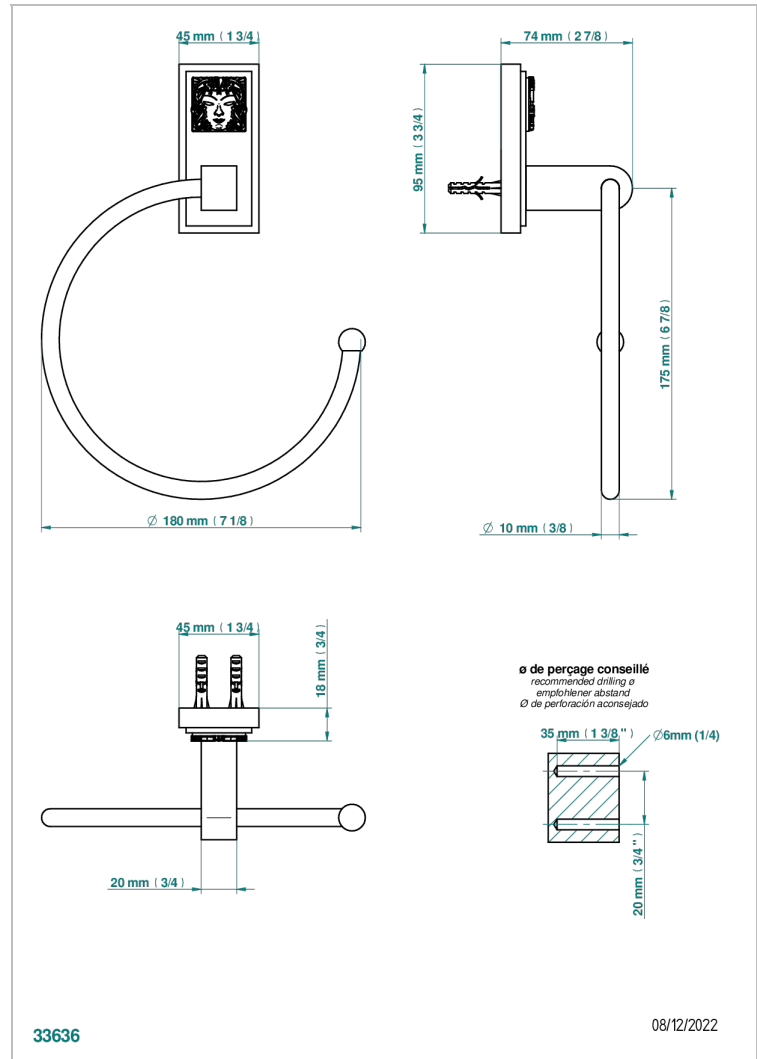

MASQUE DE FEMME LUNAIRE

A2R-504N

Single towel ring

THG[®]
PARIS

CHARACTERISTIC

- Masque de Femme Lunaire
- Single towel ring

AVAILABLE FINITIONS

Black ceram - D30
Matt chrome - C02
Matt gold - F07
Matt nickel (color finish) - C01
Polished chrome (color finish) - A02
Polished chrome / Polished gold (color finish) - G02