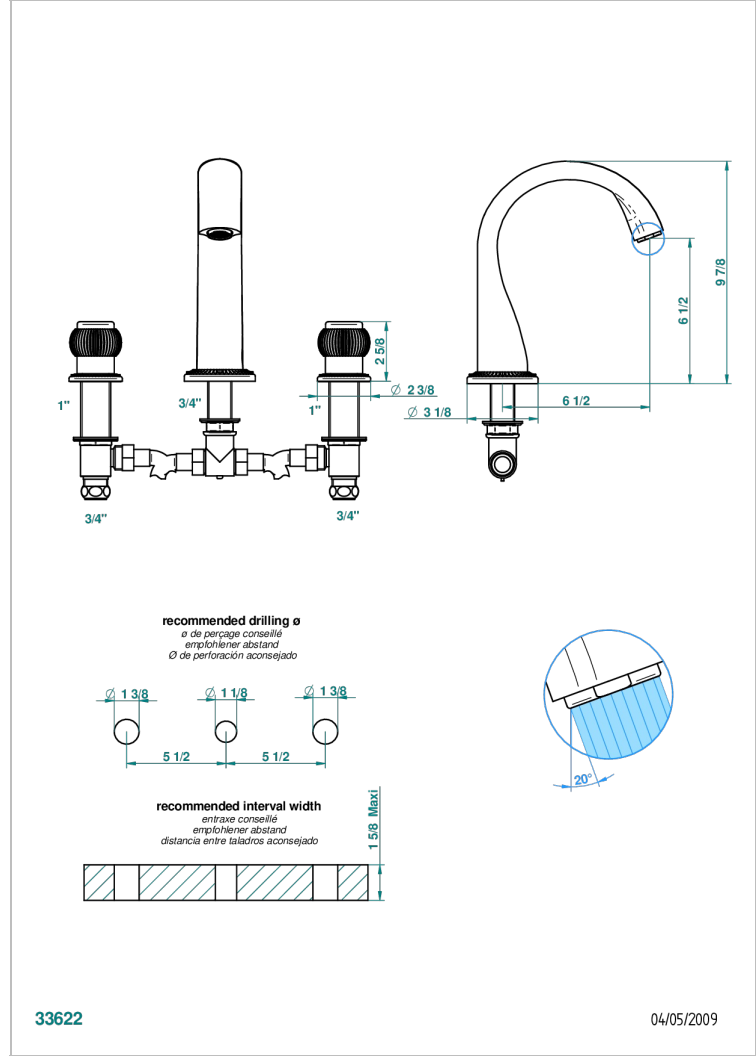

# DIPLOMATE ROYALE

U4D-25SG

Rim mounted 3-hole bath mixer, super goliath spout

THG<sup>®</sup>  
PARIS

## CHARACTERISTIC

- ACS : 18ACCLY403
- NF : NF EN 200 - IID/A - Chrome

## TECHNICAL SPECS

- Recommandé : 3 bars (max. 5 bars) - Advised : 43,5 psi (max. 72 psi)
- Bec : 35 l/min à 3 bars
- Spout : 9.26 gpm at 43.5 psi