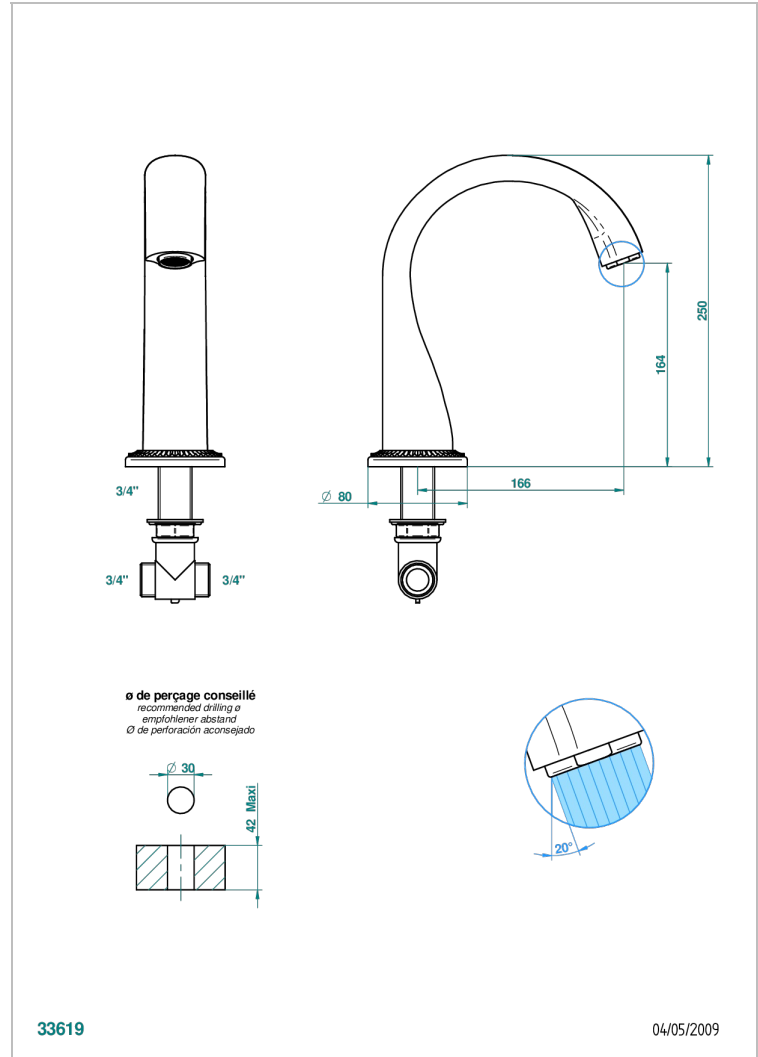

DIPLOMATE ROYALE

U4D-29SG

Rim mounted bath spout, super goliath

THG[®]
PARIS

CHARACTERISTIC

- Diplome Royale
- Rim mounted bath spout, super goliath

TECHNICAL SPECS

- Recommandé : 3 bars (max. 5 bars) - Advised : 43,5 psi (max. 72 psi)
- Bec : 35 l/min à 3 bars
- Spout : 9.26 gpm at 43.5 psi