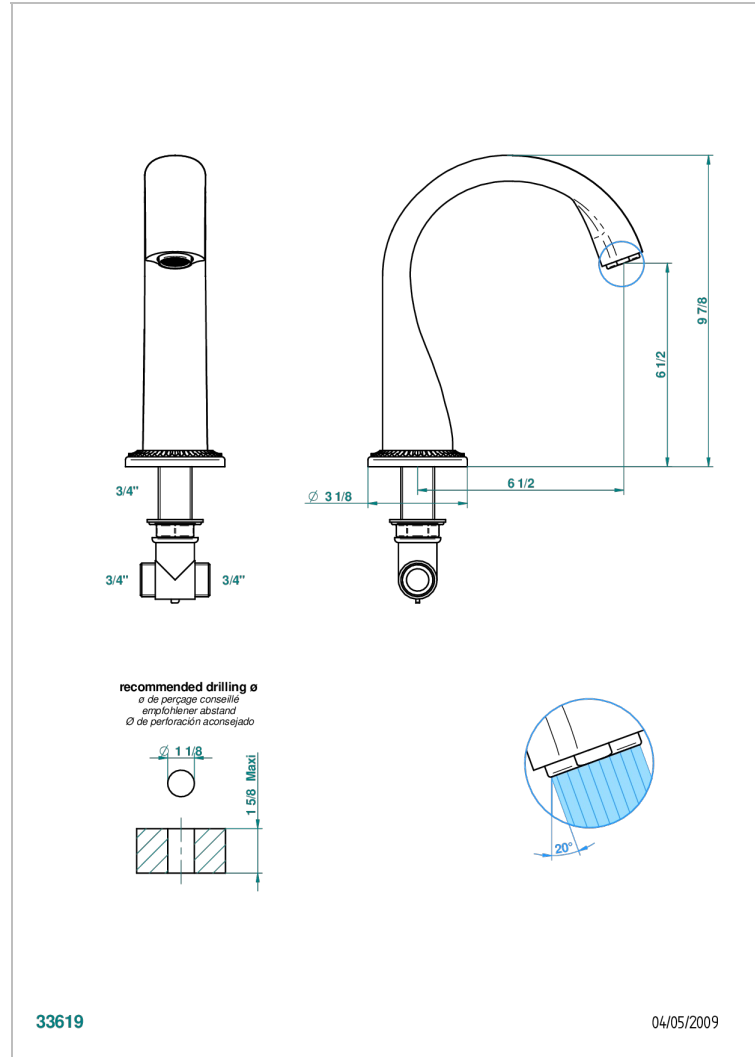

DIPLOMATE ROYALE

U4D-29SG

Rim mounted bath spout, super goliath

THG[®]
PARIS

CHARACTERISTIC

- Diplomate Royale
- Rim mounted bath spout, super goliath

TECHNICAL SPECS

- Recommandé : 3 bars (max. 5 bars) - Advised : 43,5 psi (max. 72 psi)
- Bec : 35 l/min à 3 bars
- Spout : 9.26 gpm at 43.5 psi