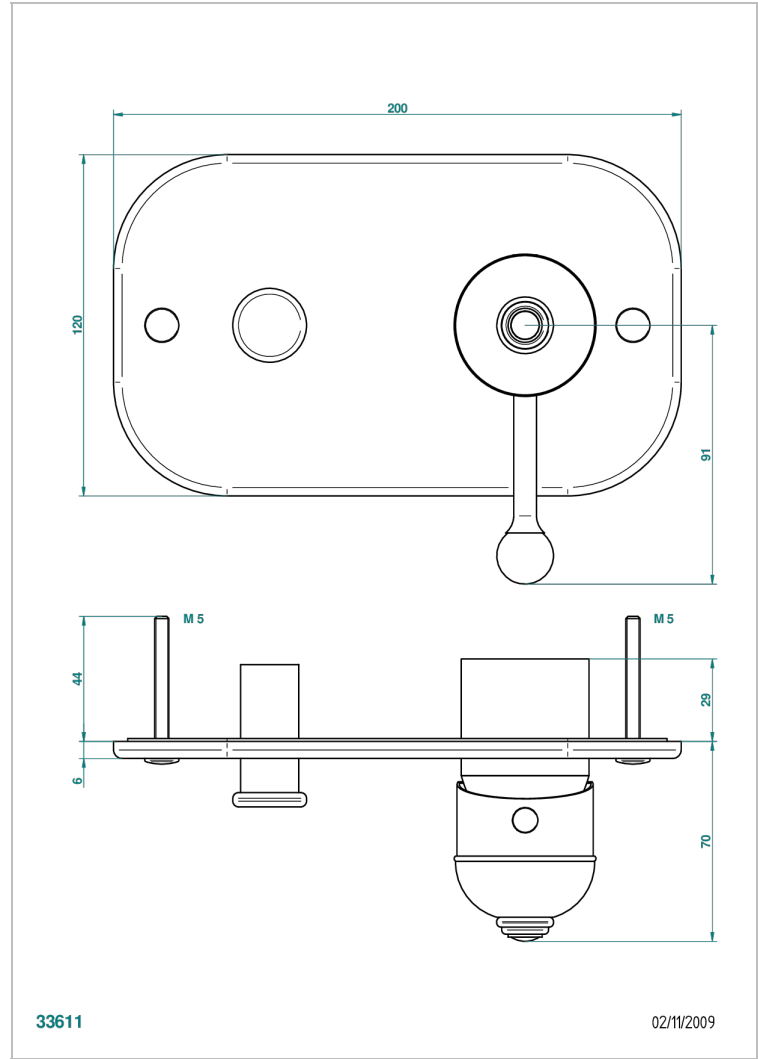

TROCADERO LAPIS LAZULI

U7B-6550B

Trim only for wall shower mixer with diverter

THG[®]
PARIS

CHARACTERISTIC

- Trocadéro Lapis Lazuli
- Trim only for wall shower mixer with diverter

RELATED SKU'S

- Ref. G00-6550A Rough parts for shower mixer with diverter