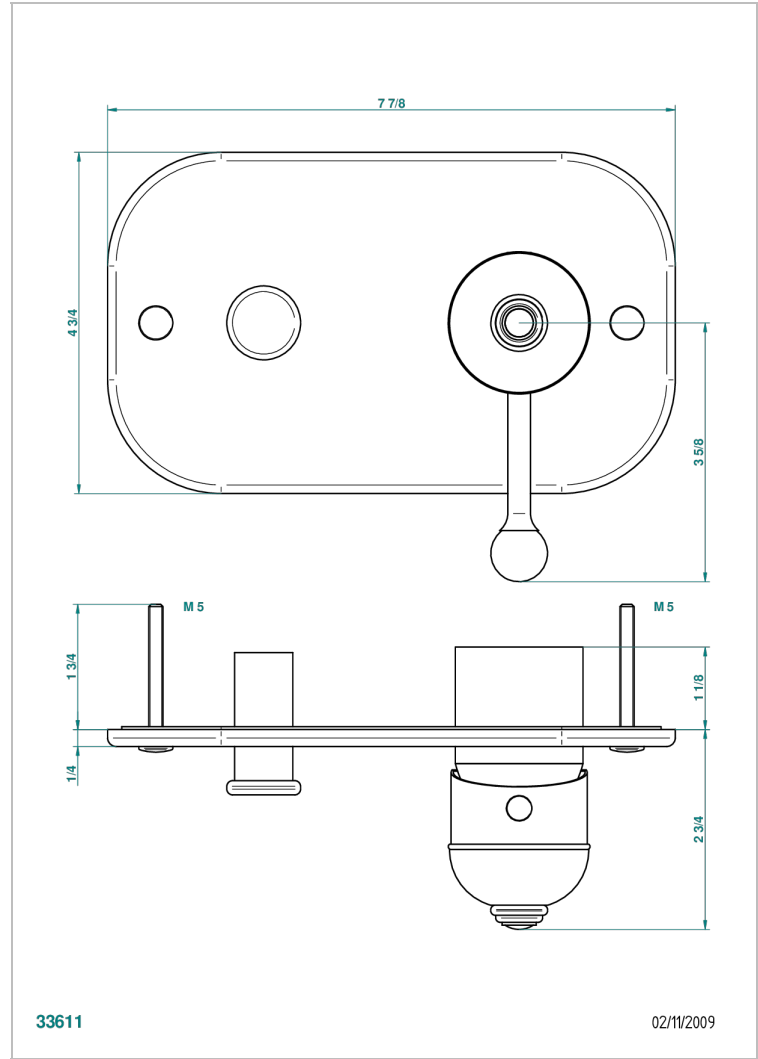

TROCADERO LAPIS LAZULI

U7B-6550B

Trim only for wall shower mixer with diverter

THG[®]
PARIS

CHARACTERISTIC

- Trocadéro Lapis Lazuli
- Trim only for wall shower mixer with diverter

RELATED SKU'S

- Ref. G00-6550A Rough parts for shower mixer with diverter