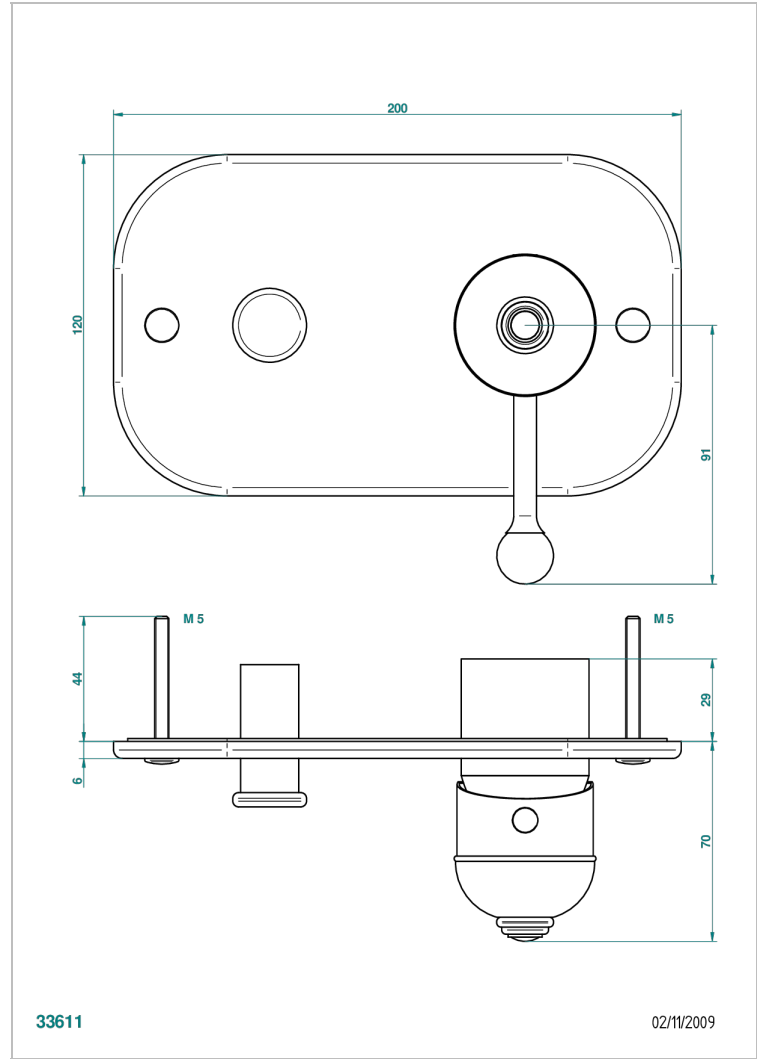

SULLY LAPIS LAZULI

A1W-6550B

Trim only for wall shower mixer with diverter

CHARACTERISTIC

- Sully Lapis Lazuli
- Trim only for wall shower mixer with diverter

AVAILABLE FINITIONS

Black ceram - D30
Blush PVD - H62
Brass color PVD - H49
Brown bronze color PVD - F33
Chrome polished - A02
Chrome polished / gold polished - G02