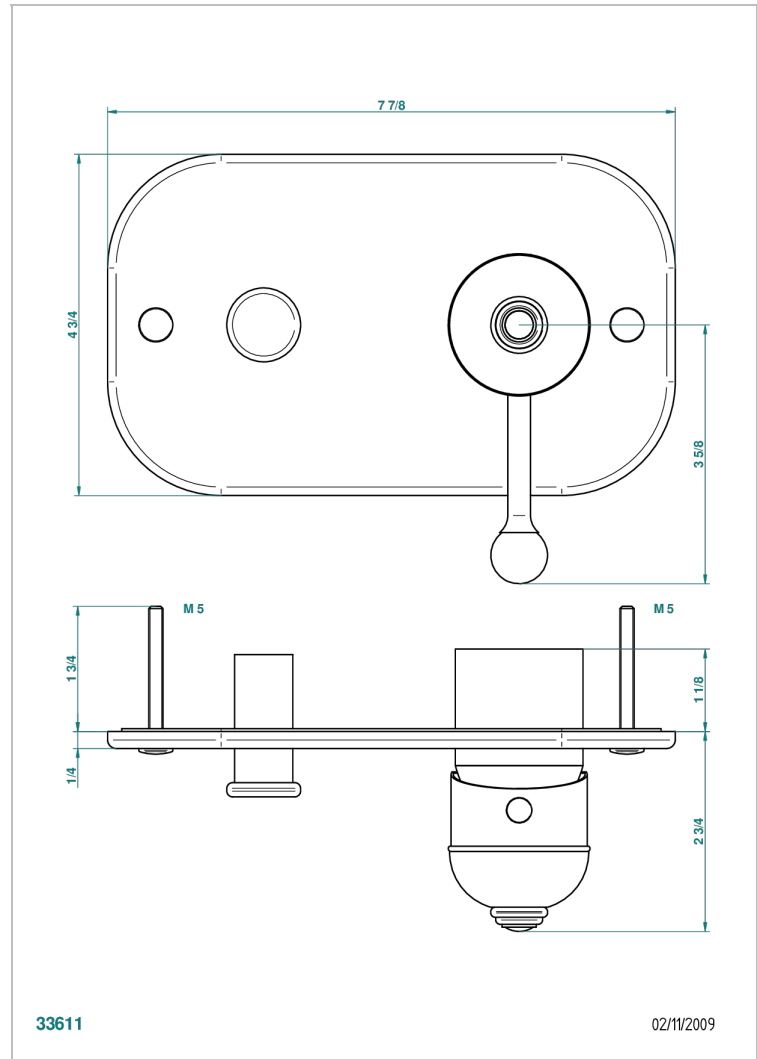

SULLY LAPIS LAZULI

A1W-6550B

Trim only for wall shower mixer with diverter

CHARACTERISTIC

- Sully Lapis Lazuli
- Trim only for wall shower mixer with diverter

AVAILABLE FINITIONS

Black ceram - D30
Blush PVD - H62
Brass color PVD - H49
Brown bronze color PVD - F33
Chrome polished - A02
Chrome polished / gold polished - G02