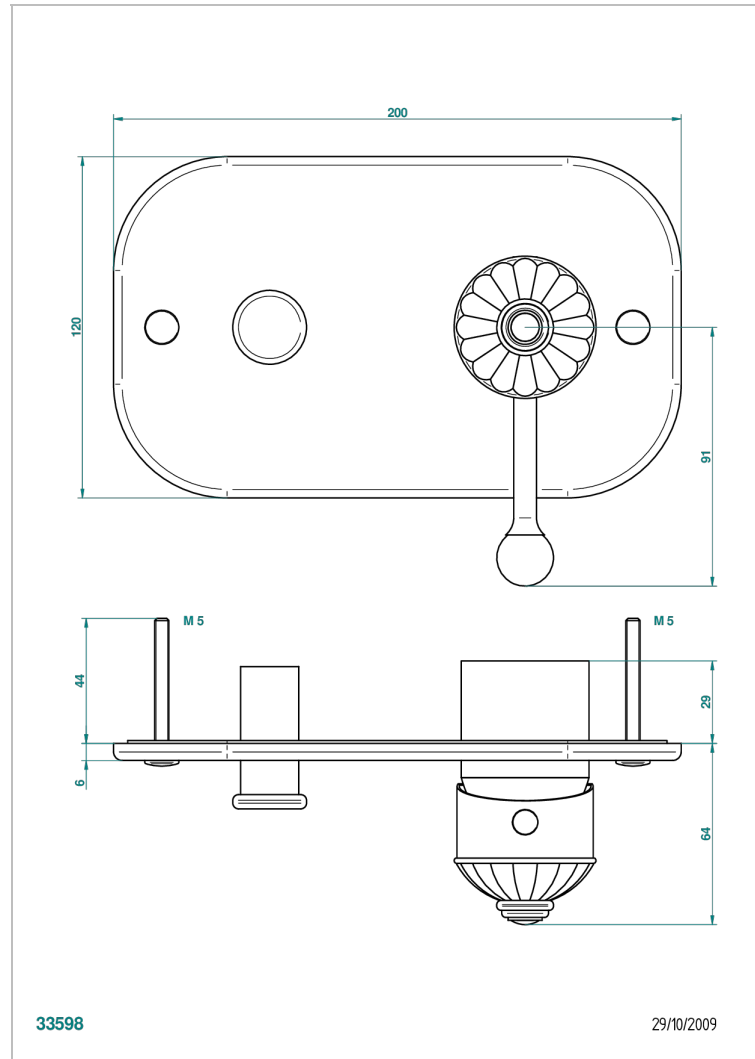

CHEVERNY BLACK ONYX

U1V-6550B

Trim only for wall shower mixer with diverter

CHARACTERISTIC

- Cheverny black Onyx
- Trim only for wall shower mixer with diverter

AVAILABLE FINITIONS

Black ceram - D30
Blush PVD - H62
Brass color PVD - H49
Brown bronze color PVD - F33
Chrome polished - A02
Chrome polished / gold polished - G02