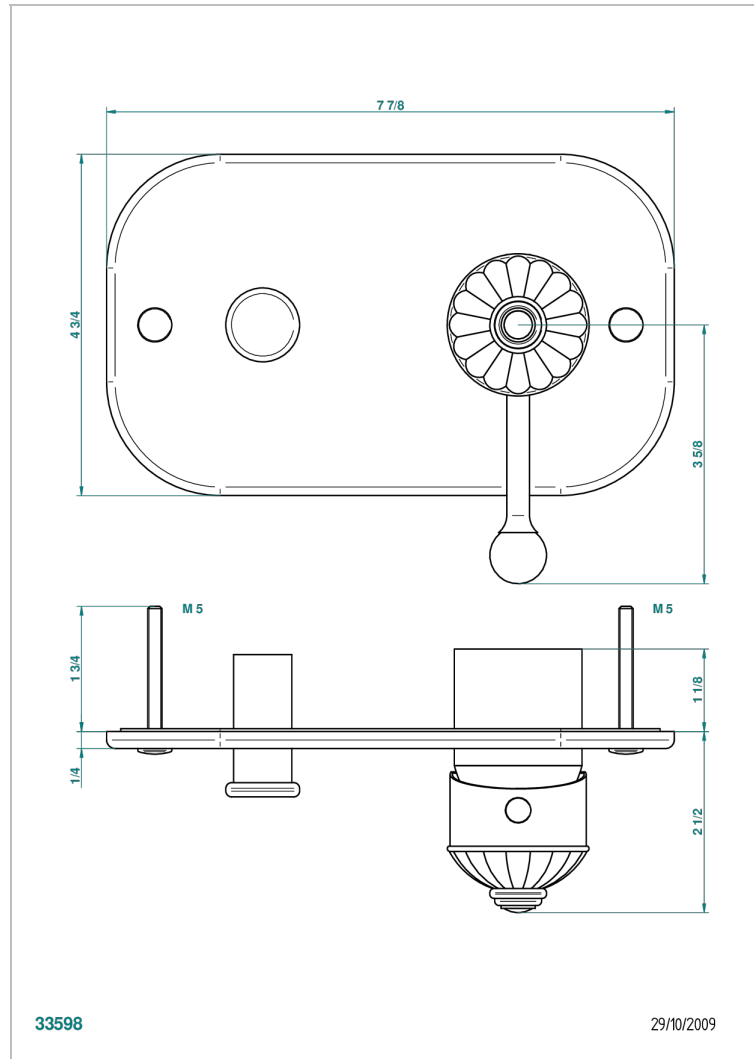

CHEVERNY BLACK ONYX

U1V-6550B

Trim only for wall shower mixer with diverter

CHARACTERISTIC

- Cheverny black Onyx
- Trim only for wall shower mixer with diverter

AVAILABLE FINITIONS

Black ceram - D30
Blush PVD - H62
Brass color PVD - H49
Brown bronze color PVD - F33
Chrome polished - A02
Chrome polished / gold polished - G02