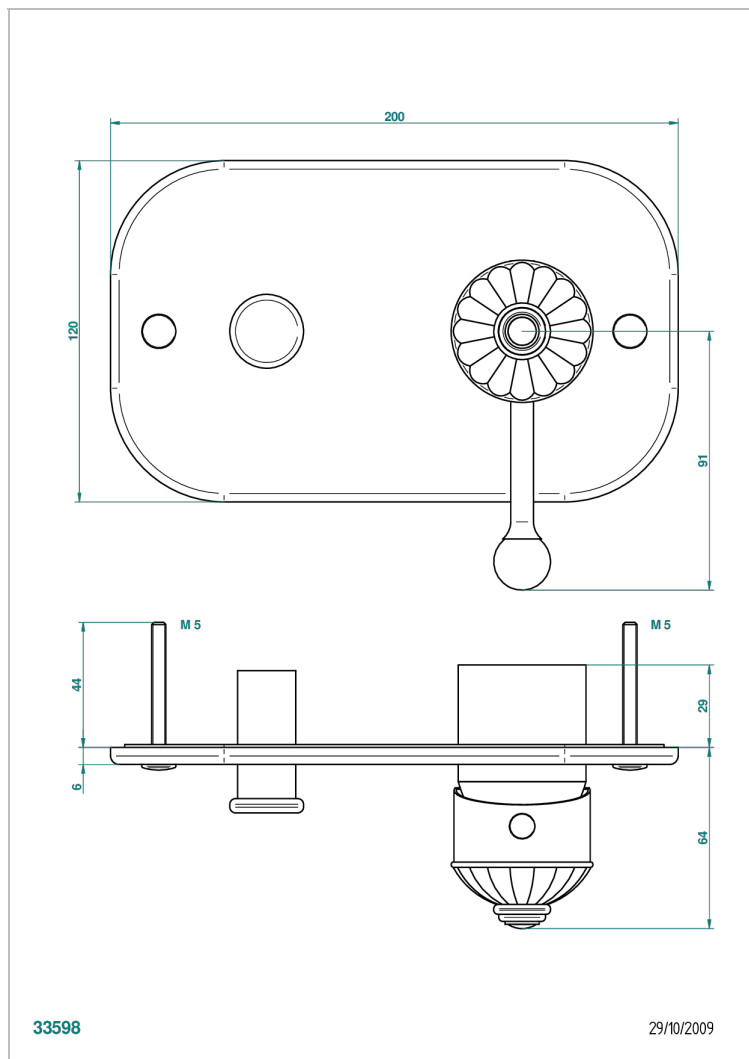

# VOGUE BLACK ONYX

A8P-6550B

Trim only for wall shower mixer with diverter

THG<sup>®</sup>  
PARIS

## CHARACTERISTIC

- Vogue black onyx
- Trim only for wall shower mixer with diverter