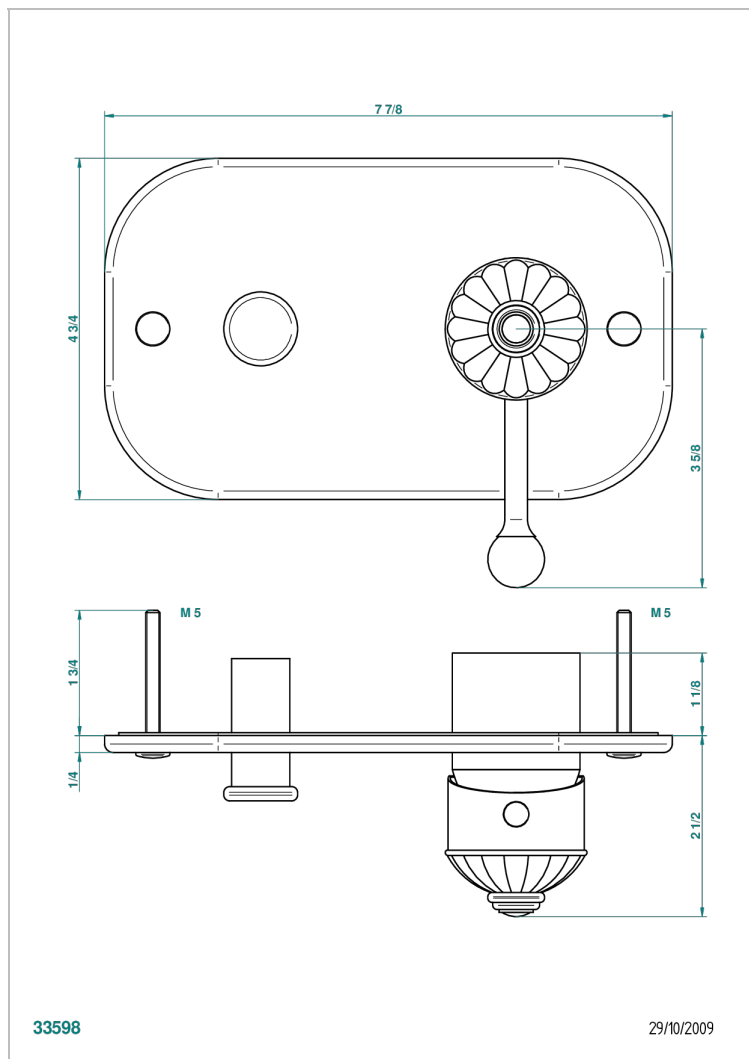

VOGUE BLACK ONYX

A8P-6550B

Trim only for wall shower mixer with diverter

THG[®]
PARIS

33598

29/10/2009

CHARACTERISTIC

- Vogue black onyx
- Trim only for wall shower mixer with diverter